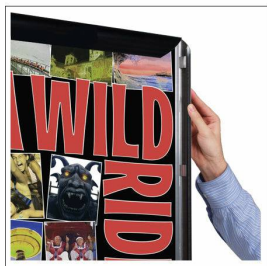

SwingSnaps 27 x 40 Poster Snap Frames (1 5/8" Wide Profile)

FOR CURRENT PRICING, VISIT THE ID # LISTED ABOVE
FREE SHIPPING

Product Details

- 27x40 Quick-Changing, all 4 frame rails snap-open for easy poster changes
- Fits 27x40 Signs, Graphics or Posters
- Front Loading Frame for 27x40 posters and other signage
- Snap Frame Profile: 1 5/8" Wide
- Narrow profile offers 11/16" overall off the wall depth
- Accepts printed material up to 1/16" thick
- Viewable Area: Moulding overlaps poster insert by 3/4" all around
- (2) Aluminum snap frame finishes available
- .040 Backing Board: Thin, durable backer board provides rigidity for your poster
- .020 clear PETG overlay is included to protect your poster insert
- No Tools! All four frame sides snap-open easily by hand
- SwingSnap poster frames can mount either **Portrait or Landscape**
- Installs Easily: Punched holes in frame allow for easy surface mounting
- Hanging hardware is included

- Aluminum snap-open displays are for **INDOOR** or ****OUTDOOR** use

****Make sure you laminate your insert material if going outdoors**
****Poster Snap Frames are weather resistant...not water-proof**

Ceiling Mount Options

• **Common Applications:** Displaying "suspended" advertisements or menus in front of windows or behind a counter or cash wrap is a great way to grab someone's attention and drive traffic and sales to your place of business.

• We offer the option of installing "D" Rings onto the Snap Frame. This allows you the option of suspending your frame from the ceiling. Both the short side and long side will have "D" Rings installed, giving you the option to hang and display your snap frame in Portrait or Landscape orientation.