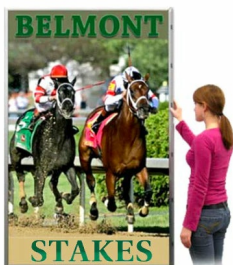

**36x72 Large Frame Snap Open Front Loading Poster Snap Frames (1 1/4" Profile for MOUNTED GRAPHICS)**

FOR CURRENT PRICING, VISIT THE ID # LISTED ABOVE  
FREE SHIPPING

**Product Details**

- Extra Large, Snap Open Metal 36x72 Poster Snap Frame
- Quick-Changing, all 4 frame rails snap-open for easy poster changes
- Front Loading Frame for 36x72 posters and other signage
- Snap Frame Profile: 1 1/4" Wide
- Narrow profile offers 11/16" overall off the wall depth
- **Accepts 3 Printed Thicknesses: 1/8" | 3/16" | 1/4"**
- Viewable Area: Moulding overlaps poster insert by 3/8" all around
- (9) Aluminum snap frame finishes available
- **.040 Backing Board: Thin backer board provides rigidity for your poster**
- **.020 clear PETG overlay is included to protect your poster insert**
- No Tools! All four frame sides snap-open easily by hand
- SwingSnap poster frames can mount either **Portrait or Landscape**
- Installs Easily: Punched holes in frame allow for easy surface mounting
- Mounting hardware (screws) are included
- Call For Custom Snap Frame Sizes: Large or Small Poster Displays