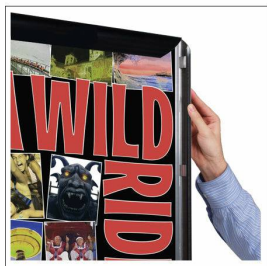

SwingSnaps 12 x 24 Poster Snap Frames (1 5/8" Wide Profile)

FOR CURRENT PRICING, VISIT THE ID # LISTED ABOVE
FREE SHIPPING

Product Details

- 12x24 Quick-Changing, all 4 frame rails snap-open for easy poster changes
- Fits 12x24 Signs, Graphics or Posters
- Front Loading Frame for 12x24 posters and other signage
- Snap Frame Profile: 1 5/8" Wide
- Narrow profile offers 11/16" overall off the wall depth
- Accepts printed material up to 1/16" thick
- Viewable Area: Moulding overlaps poster insert by 3/4" all around
- (2) Aluminum snap frame finishes available
- .040 Backing Board: Thin, durable backer board provides rigidity for your poster
- .020 clear PETG overlay is included to protect your poster insert
- No Tools! All four frame sides snap-open easily by hand
- SwingSnap poster frames can mount either **Portrait or Landscape**
- Installs Easily: Punched holes in frame allow for easy surface mounting
- Hanging hardware is included

- Aluminum snap-open displays are for **INDOOR** or ****OUTDOOR** use

****Make sure you laminate your insert material if going outdoors**
****Poster Snap Frames are weather resistant...not water-proof**

Ceiling Mount Options

• **Common Applications:** Displaying "suspended" advertisements or menus in front of windows or behind a counter or cash wrap is a great way to grab someone's attention and drive traffic and sales to your place of business.

• We offer the option of installing "D" Rings onto the Snap Frame. This allows you the option of suspending your frame from the ceiling. Both the short side and long side will have "D" Rings installed, giving you the option to hang and display your snap frame in Portrait or Landscape orientation.