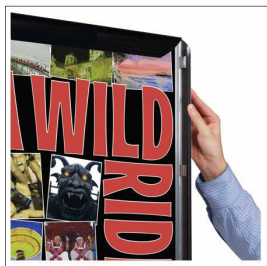

SwingSnaps 16 x 24 Poster Snap Frames (1 5/8" Wide Profile)

FOR CURRENT PRICING, VISIT THE ID # LISTED ABOVE
FREE SHIPPING

Product Details

- 16x24 Quick-Changing, all 4 frame rails snap-open for easy poster changes
- Fits 16x24 Signs, Graphics or Posters
- Front Loading Frame for 16x24 posters and other signage
- Snap Frame Profile: 1 5/8" Wide
- Narrow profile offers 11/16" overall off the wall depth
- Accepts printed material up to 1/16" thick
- Viewable Area: Moulding overlaps poster insert by 3/4" all around
- (2) Aluminum snap frame finishes available
- .040 Backing Board: Thin, durable backer board provides rigidity for your poster
- .020 clear PETG overlay is included to protect your poster insert
- No Tools! All four frame sides snap-open easily by hand
- SwingSnap poster frames can mount either **Portrait or Landscape**
- Installs Easily: Punched holes in frame allow for easy surface mounting
- Hanging hardware is included

- Aluminum snap-open displays are for **INDOOR** or ****OUTDOOR** use

****Make sure you laminate your insert material if going outdoors**
****Poster Snap Frames are weather resistant...not water-proof**

Ceiling Mount Options

• **Common Applications:** Displaying "suspended" advertisements or menus in front of windows or behind a counter or cash wrap is a great way to grab someone's attention and drive traffic and sales to your place of business.

• We offer the option of installing "D" Rings onto the Snap Frame. This allows you the option of suspending your frame from the ceiling. Both the short side and long side will have "D" Rings installed, giving you the option to hang and display your snap frame in Portrait or Landscape orientation.