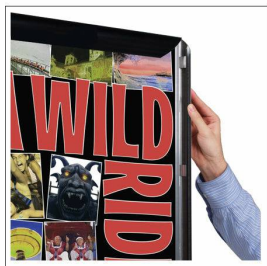

SwingSnaps 36 x 42 Poster Snap Frames (1 5/8" Wide Profile)

FOR CURRENT PRICING, VISIT THE ID # LISTED ABOVE
FREE SHIPPING

Product Details

- 36x42 Quick-Changing, all 4 frame rails snap-open for easy poster changes
- Fits 36x42 Signs, Graphics or Posters
- Front Loading Frame for 36x42 posters and other signage
- Snap Frame Profile: 1 5/8" Wide
- Narrow profile offers 11/16" overall off the wall depth
- Accepts printed material up to 1/16" thick
- Viewable Area: Moulding overlaps poster insert by 3/4" all around
- (2) Aluminum snap frame finishes available
- .040 Backing Board: Thin, durable backer board provides rigidity for your poster
- .020 clear PETG overlay is included to protect your poster insert
- No Tools! All four frame sides snap-open easily by hand
- SwingSnap poster frames can mount either **Portrait or Landscape**
- Installs Easily: Punched holes in frame allow for easy surface mounting
- Hanging hardware is included

- Aluminum snap-open displays are for **INDOOR** or ****OUTDOOR** use

****Make sure you laminate your insert material if going outdoors**
****Poster Snap Frames are weather resistant...not water-proof**

Ceiling Mount Options

• **Common Applications:** Displaying "suspended" advertisements or menus in front of windows or behind a counter or cash wrap is a great way to grab someone's attention and drive traffic and sales to your place of business.

• We offer the option of installing "D" Rings onto the Snap Frame. This allows you the option of suspending your frame from the ceiling. Both the short side and long side will have "D" Rings installed, giving you the option to hang and display your snap frame in Portrait or Landscape orientation.