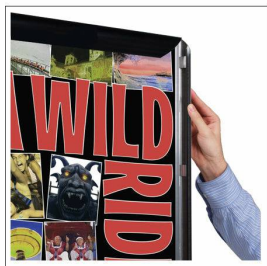

**SwingSnaps 20 x 24 Poster Snap Frames (1 5/8" Wide Profile)**

FOR CURRENT PRICING, VISIT THE ID # LISTED ABOVE  
FREE SHIPPING

**Product Details**

- 20x24 Quick-Changing, all 4 frame rails snap-open for easy poster changes
- Fits 20x24 Signs, Graphics or Posters
- Front Loading Frame for 20x24 posters and other signage
- Snap Frame Profile: 1 5/8" Wide
- Narrow profile offers 11/16" overall off the wall depth
- Accepts printed material up to 1/16" thick
- Viewable Area: Moulding overlaps poster insert by 3/4" all around
- (2) Aluminum snap frame finishes available
- .040 Backing Board: Thin, durable backer board provides rigidity for your poster
- .020 clear PETG overlay is included to protect your poster insert
- No Tools! All four frame sides snap-open easily by hand
- SwingSnap poster frames can mount either **Portrait or Landscape**
- Installs Easily: Punched holes in frame allow for easy surface mounting
- Hanging hardware is included

- Aluminum snap-open displays are for **INDOOR** or **\*\*OUTDOOR** use

**\*\*Make sure you laminate your insert material if going outdoors**  
**\*\*Poster Snap Frames are weather resistant...not water-proof**

**Ceiling Mount Options**

• **Common Applications:** Displaying "suspended" advertisements or menus in front of windows or behind a counter or cash wrap is a great way to grab someone's attention and drive traffic and sales to your place of business.

• We offer the option of installing "D" Rings onto the Snap Frame. This allows you the option of suspending your frame from the ceiling. Both the short side and long side will have "D" Rings installed, giving you the option to hang and display your snap frame in Portrait or Landscape orientation.