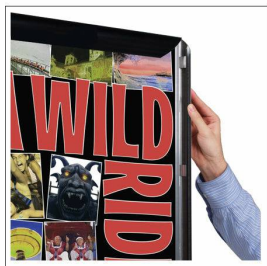

**SwingSnaps 20 x 24 Poster Snap Frames (1 5/8" Wide Profile)**

FOR CURRENT PRICING, VISIT THE ID # LISTED ABOVE  
FREE SHIPPING

**Product Details**

- 20x24 Quick-Changing, all 4 frame rails snap-open for easy poster changes
- Fits 20x24 Signs, Graphics or Posters
- Front Loading Frame for 20x24 posters and other signage
- Snap Frame Profile: 1 5/8" Wide
- Narrow profile offers 11/16" overall off the wall depth
- Accepts printed material up to 1/16" thick
- Viewable Area: Moulding overlaps poster insert by 3/4" all around
- (2) Aluminum snap frame finishes available
- .040 Backing Board: Thin, durable backer board provides rigidity for your poster
- .020 clear PETG overlay is included to protect your poster insert
- No Tools! All four frame sides snap-open easily by hand
- SwingSnap poster frames can mount either **Portrait or Landscape**
- Installs Easily: Punched holes in frame allow for easy surface mounting
- Hanging hardware is included

- Aluminum snap-open displays are for **INDOOR** or **\*\*OUTDOOR** use

\*\*Make sure you laminate your insert material if going outdoors  
\*\*Poster Snap Frames are weather resistant...not water-proof

**Ceiling Mount Options**

• **Common Applications:** Displaying "suspended" advertisements or menus in front of windows or behind a counter or cash wrap is a great way to grab someone's attention and drive traffic and sales to your place of business.

• We offer the option of installing "D" Rings onto the Snap Frame. This allows you the option of suspending your frame from the ceiling. Both the short side and long side will have "D" Rings installed, giving you the option to hang and display your snap frame in Portrait or Landscape orientation.