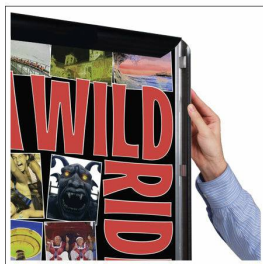

SwingSnaps 24 x 24 Poster Snap Frames (1 5/8" Wide Profile)

FOR CURRENT PRICING, VISIT THE ID # LISTED ABOVE
FREE SHIPPING

Product Details

- 24x24 Quick-Changing, all 4 frame rails snap-open for easy poster changes
- Fits 24x24 Signs, Graphics or Posters
- Front Loading Frame for 24x24 posters and other signage
- Snap Frame Profile: 1 5/8" Wide
- Narrow profile offers 11/16" overall off the wall depth
- Accepts printed material up to 1/16" thick
- Viewable Area: Moulding overlaps poster insert by 3/4" all around
- (2) Aluminum snap frame finishes available
- .040 Backing Board: Thin, durable backer board provides rigidity for your poster
- .020 clear PETG overlay is included to protect your poster insert
- No Tools! All four frame sides snap-open easily by hand
- SwingSnap poster frames can mount either **Portrait or Landscape**
- Installs Easily: Punched holes in frame allow for easy surface mounting
- Hanging hardware is included

- Aluminum snap-open displays are for **INDOOR** or ****OUTDOOR** use

****Make sure you laminate your insert material if going outdoors**
****Poster Snap Frames are weather resistant...not water-proof**

Ceiling Mount Options

• **Common Applications:** Displaying "suspended" advertisements or menus in front of windows or behind a counter or cash wrap is a great way to grab someone's attention and drive traffic and sales to your place of business.