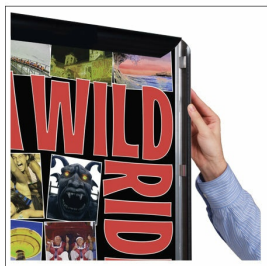

SwingSnaps 24 x 24 Poster Snap Frames (1 5/8" Wide Profile)

FOR CURRENT PRICING, VISIT THE ID # LISTED ABOVE
FREE SHIPPING

Product Details

- 24x24 Quick-Changing, all 4 frame rails snap-open for easy poster changes
- Fits 24x24 Signs, Graphics or Posters
- Front Loading Frame for 24x24 posters and other signage
- Snap Frame Profile: 1 5/8" Wide
- Narrow profile offers 11/16" overall off the wall depth
- Accepts printed material up to 1/16" thick
- Viewable Area: Moulding overlaps poster insert by 3/4" all around
- (2) Aluminum snap frame finishes available
- .040 Backing Board: Thin, durable backer board provides rigidity for your poster
- .020 clear PETG overlay is included to protect your poster insert
- No Tools! All four frame sides snap-open easily by hand
- SwingSnap poster frames can mount either **Portrait or Landscape**
- Installs Easily: Punched holes in frame allow for easy surface mounting
- Hanging hardware is included

- Aluminum snap-open displays are for **INDOOR** or ****OUTDOOR** use

****Make sure you laminate your insert material if going outdoors**
****Poster Snap Frames are weather resistant...not water-proof**

Ceiling Mount Options

• **Common Applications:** Displaying "suspended" advertisements or menus in front of windows or behind a counter or cash wrap is a great way to grab someone's attention and drive traffic and sales to your place of business.