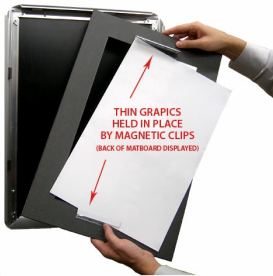

Designer Snap Frames for Posters 20x20 (3" Wide Matboard)

FOR CURRENT PRICING, VISIT THE ID # LISTED ABOVE

3" VIEWABLE
MATBOARD

Product Details

- 20x20 Aluminum Snap Frame with 3" Matboard Border
- Poster snap frames 20 x 20 ships **fully assembled**
- Quick-Changing, all 4 frame rails snap-open for easy poster changes
- Holds 20x20 poster or sign
- Snap Frame Profile: 1 1/4" Wide
- Narrow profile offers 11/16" overall off the wall depth
- Accepts printed material up to 1/16" thick
- (9) Aluminum snap frame finishes available
- .040 Backing Board: Thin, durable backer board provides rigidity for your poster
- .020 clear PETG overlay is included to protect your poster insert
- No Tools! All four frame sides snap-open easily by hand
- SwingSnap poster frames can mount either **Portrait or Landscape**
- Installs Easily: Punched holes in frame allow for easy surface mounting
- Hanging hardware (screws) are included

- All Snap Poster Frames Shipped **ASSEMBLED**
- Designer snap-open sign frames are for **INDOOR USE ONLY**

Matboards Create Numerous Benefits

- The 3" wide Mat Border provides an upscale touch to your 20 x 20 poster insert with greater impact.
- Re-Printing of smaller size inserts will have cost savings.
- You can change your Mat Border colors anytime, and create an entire new look for your interior.

Matboard Details

- 3" Viewable Mat Border
- Matboard Overlaps 20x20 Poster by 1" ALL AROUND
- (24) Beveled Matboard Colors Available
- Magnetic Clamps are placed onto the back of the Matboard

to secure your thin poster, graphic or image in place.