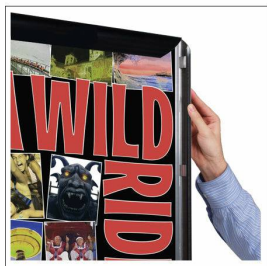

SwingSnaps 27 x 39 Poster Snap Frames (1 5/8" Wide Profile)

FOR CURRENT PRICING, VISIT THE ID # LISTED ABOVE
FREE SHIPPING

Product Details

- 27x39 Quick-Changing, all 4 frame rails snap-open for easy poster changes
- Fits 27x39 Signs, Graphics or Posters
- Front Loading Frame for 27x39 posters and other signage
- Snap Frame Profile: 1 5/8" Wide
- Narrow profile offers 11/16" overall off the wall depth
- Accepts printed material up to 1/16" thick
- Viewable Area: Moulding overlaps poster insert by 3/4" all around
- (2) Aluminum snap frame finishes available
- .040 Backing Board: Thin, durable backer board provides rigidity for your poster
- .020 clear PETG overlay is included to protect your poster insert
- No Tools! All four frame sides snap-open easily by hand
- SwingSnap poster frames can mount either **Portrait or Landscape**
- Installs Easily: Punched holes in frame allow for easy surface mounting
- Hanging hardware is included

- Aluminum snap-open displays are for **INDOOR** or ****OUTDOOR** use

**Make sure you laminate your insert material if going outdoors
**Poster Snap Frames are weather resistant...not water-proof

Ceiling Mount Options

• **Common Applications:** Displaying "suspended" advertisements or menus in front of windows or behind a counter or cash wrap is a great way to grab someone's attention and drive traffic and sales to your place of business.

• We offer the option of installing "D" Rings onto the Snap Frame. This allows you the option of suspending your frame from the ceiling. Both the short side and long side will have "D" Rings installed, giving you the option to hang and display your snap frame in Portrait or Landscape orientation.