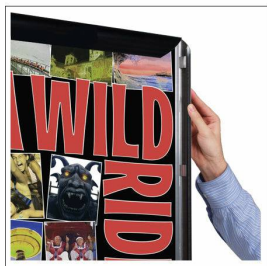

**SwingSnaps 22 x 28 Poster Snap Frames (1 5/8" Wide Profile)**

FOR CURRENT PRICING, VISIT THE ID # LISTED ABOVE  
FREE SHIPPING

**Product Details**

- 22x28 Quick-Changing, all 4 frame rails snap-open for easy poster changes
- Fits 22x28 Signs, Graphics or Posters
- Front Loading Frame for 22x28 posters and other signage
- Snap Frame Profile: 1 5/8" Wide
- Narrow profile offers 11/16" overall off the wall depth
- Accepts printed material up to 1/16" thick
- Viewable Area: Moulding overlaps poster insert by 3/4" all around
- (2) Aluminum snap frame finishes available
- .040 Backing Board: Thin, durable backer board provides rigidity for your poster
- .020 clear PETG overlay is included to protect your poster insert
- No Tools! All four frame sides snap-open easily by hand
- SwingSnap poster frames can mount either **Portrait or Landscape**
- Installs Easily: Punched holes in frame allow for easy surface mounting
- Hanging hardware is included

- Aluminum snap-open displays are for **INDOOR** or **\*\*OUTDOOR** use

**\*\*Make sure you laminate your insert material if going outdoors**  
**\*\*Poster Snap Frames are weather resistant...not water-proof**

**Ceiling Mount Options**

• **Common Applications:** Displaying "suspended" advertisements or menus in front of windows or behind a counter or cash wrap is a great way to grab someone's attention and drive traffic and sales to your place of business.

• We offer the option of installing "D" Rings onto the Snap Frame. This allows you the option of suspending your frame from the ceiling. Both the short side and long side will have "D" Rings installed, giving you the option to hang and display your snap frame in Portrait or Landscape orientation.