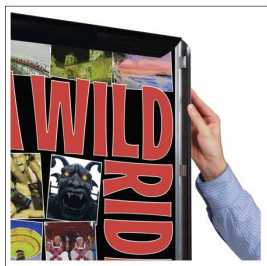

SwingSnaps 22 x 28 Poster Snap Frames (1 5/8" Wide Profile)

FOR CURRENT PRICING, VISIT THE ID # LISTED ABOVE
FREE SHIPPING

Product Details

- 22x28 Quick-Changing, all 4 frame rails snap-open for easy poster changes
- Fits 22x28 Signs, Graphics or Posters
- Front Loading Frame for 22x28 posters and other signage
- Snap Frame Profile: 1 5/8" Wide
- Narrow profile offers 11/16" overall off the wall depth
- Accepts printed material up to 1/16" thick
- Viewable Area: Moulding overlaps poster insert by 3/4" all around
- (2) Aluminum snap frame finishes available
- .040 Backing Board: Thin, durable backer board provides rigidity for your poster
- .020 clear PETG overlay is included to protect your poster insert
- No Tools! All four frame sides snap-open easily by hand
- SwingSnap poster frames can mount either **Portrait or Landscape**
- Installs Easily: Punched holes in frame allow for easy surface mounting
- Hanging hardware is included

- Aluminum snap-open displays are for **INDOOR** or ****OUTDOOR** use

****Make sure you laminate your insert material if going outdoors**
****Poster Snap Frames are weather resistant...not water-proof**

Ceiling Mount Options

• **Common Applications:** Displaying "suspended" advertisements or menus in front of windows or behind a counter or cash wrap is a great way to grab someone's attention and drive traffic and sales to your place of business.

• We offer the option of installing "D" Rings onto the Snap Frame. This allows you the option of suspending your frame from the ceiling. Both the short side and long side will have "D" Rings installed, giving you the option to hang and display your snap frame in Portrait or Landscape orientation.