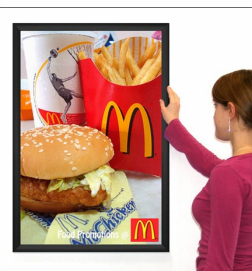

## SwingSnaps 18 x 18 Poster Snap Frames (1 5/8" Wide Profile)

FOR CURRENT PRICING, VISIT THE ID # LISTED ABOVE  
FREE SHIPPING

**18x18 FRAME**  
[PICTURES SHOWN, NOT TO SCALE]

1 5/8" WIDE PROFILE

### Product Details

- 18x18 Quick-Changing, all 4 frame rails snap-open for easy poster changes
- Fits 18x18 Signs, Graphics or Posters
- Front Loading Frame for 18x18 posters and other signage
- Snap Frame Profile: 1 5/8" Wide
- Narrow profile offers 11/16" overall off the wall depth
- Accepts printed material up to 1/16" thick
- Viewable Area: Moulding overlaps poster insert by 3/4" all around
- (2) Aluminum snap frame finishes available
- .040 Backing Board: Thin, durable backer board provides rigidity for your poster
- .020 clear PETG overlay is included to protect your poster insert
- No Tools! All four frame sides snap-open easily by hand
- SwingSnap poster frames can mount either **Portrait or Landscape**
- Installs Easily: Punched holes in frame allow for easy surface mounting
- Hanging hardware is included

### Ceiling Mount Options

- **Common Applications:** Displaying "suspended" advertisements or menus in

front of windows or behind a counter or cash wrap is a great way to grab someone's attention and drive traffic and sales to your place of business.