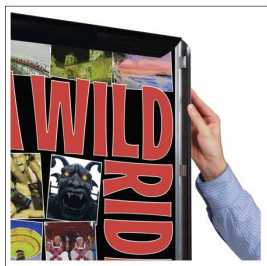

SwingSnaps 18 x 18 Poster Snap Frames (1 5/8" Wide Profile)

FOR CURRENT PRICING, VISIT THE ID # LISTED ABOVE
FREE SHIPPING

Product Details

- 18x18 Quick-Changing, all 4 frame rails snap-open for easy poster changes
- Fits 18x18 Signs, Graphics or Posters
- Front Loading Frame for 18x18 posters and other signage
- Snap Frame Profile: 1 5/8" Wide
- Narrow profile offers 11/16" overall off the wall depth
- Accepts printed material up to 1/16" thick
- Viewable Area: Moulding overlaps poster insert by 3/4" all around
- (2) Aluminum snap frame finishes available
- .040 Backing Board: Thin, durable backer board provides rigidity for your poster
- .020 clear PETG overlay is included to protect your poster insert
- No Tools! All four frame sides snap-open easily by hand
- SwingSnap poster frames can mount either **Portrait or Landscape**
- Installs Easily: Punched holes in frame allow for easy surface mounting
- Hanging hardware is included

- Aluminum snap-open displays are for **INDOOR** or ****OUTDOOR** use

**Make sure you laminate your insert material if going outdoors
**Poster Snap Frames are weather resistant...not water-proof

Ceiling Mount Options

• **Common Applications:** Displaying "suspended" advertisements or menus in front of windows or behind a counter or cash wrap is a great way to grab someone's attention and drive traffic and sales to your place of business.

• We offer the option of installing "D" Rings onto the Snap Frame. This allows you the option of suspending your frame from the ceiling. Both the short side and long side will have "D" Rings installed, giving you the option to hang and display your snap frame in Portrait or Landscape orientation.