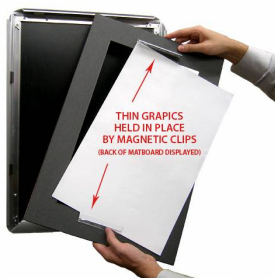

Model	Insert Size	Overall Size	Viewable Area	Ships Via	Shipping Wt	How is Frame Shipped?