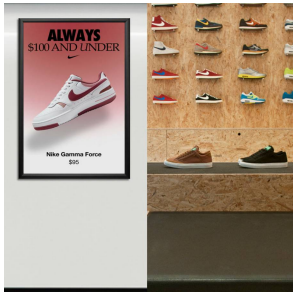

SwingSnaps 27x39 Poster Snap Open Frames (1 1/4" Security-Style)

FOR CURRENT PRICING, VISIT THE ID # LISTED ABOVE
FREE SHIPPING

Product Details

- 27x39 Snap Poster Frame with Security Tool
- Fits 27x39 Posters
- Quick-Changing, all 4 frame rails snap-open for easy poster changes
- Front Loading Frame for 27x39 posters and other signage
- Aluminum Snap Frame Profile: 1 1/4" Wide
- Narrow profile offers 11/16" overall off the wall depth
- Accepts printed material up to 1/16" thick
- Viewable Area: Moulding overlaps poster insert by 3/8" all around
- (3) Aluminum snap frame finishes available
- .040 Backing Board: Thin, durable backer board provides rigidity for your poster
- .020 clear PETG overlay is included to protect your poster insert
- **Security Tool included!** Ideal for high traffic, public environments.
- SwingSnap poster frames can mount either **Portrait or Landscape**
- Installs Easily: Punched holes in frame allow for easy surface mounting
- Hanging hardware is included

• Aluminum snap-open displays are for ****INDOOR** or ****OUTDOOR** use

****Be sure to laminate your insert material if going outdoors.**
****Poster Snap Frames are weather-resistant. Not waterproof**

Customize your Snap Frames

- [Call to customize these Security SwingSnap Poster Snap Frames 27x39!](#)

Model	Insert Size	Overall Size	Viewable Area	Ships Via	Shipping Wt	How is Frame Shipped?
SSTR-2739	27" x 39"	28 3/4" x 40 3/4"	26 1/4" x 38 1/4"	UPS	15	Unassembled