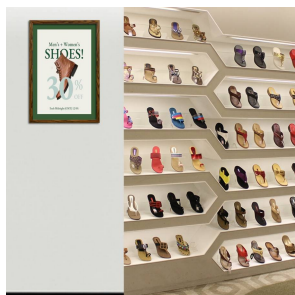

Designer Wood Snap Frames for Posters 12x36 (3" Wide Matboard)

FOR CURRENT PRICING, VISIT THE ID # LISTED ABOVE

Product Details

- 12x36 Snap Frame with 3" Matboard Border
- Poster snap frames 12 x 36 ships **fully assembled**
- Quick-Changing, all 4 frame rails snap-open for easy poster changes
- Holds 12x36 poster or sign
- Snap Frame Profile: 1 1/4" Wide
- Narrow profile offers 11/16" overall off the wall depth
- Accepts printed material up to 1/16" thick
- (3) Faux wood snap frame finishes available
- .040 Backing Board: Thin, durable backer board provides rigidity for your poster
- .020 clear PETG overlay is included to protect your poster insert
- No Tools! All four frame sides snap-open easily by hand
- SwingSnap poster frames can mount either **Portrait or Landscape**
- Installs Easily: Punched holes in frame allow for easy surface mounting
- Hanging hardware (screws) are included

- All Snap Poster Frames Shipped **ASSEMBLED**
- Designer snap-open sign frames are for **INDOOR USE ONLY**

Matboards Create Numerous Benefits

- The 3" wide Mat Border provides an upscale touch to your 12 x 36 poster insert with greater impact.
- Re-Printing of smaller size inserts will have cost savings.
- You can change your Mat Border colors anytime, and create an entire new look for your interior.