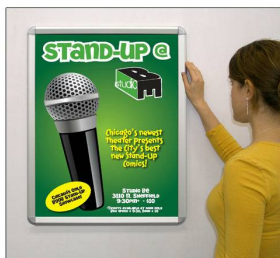

Customize your Snap Frames

- **Call to customize Radius SwingSnap Poster Snap Frames!**

Model	Insert Size	Overall Size	Viewable Area	Ships Via	Shipping Wt	How is Frame Shipped?
SSRC125-3036	30" x 36"	31 3/4" x 37 3/4"	29 1/4" x 35 1/4"	FedEx	19	Assembled