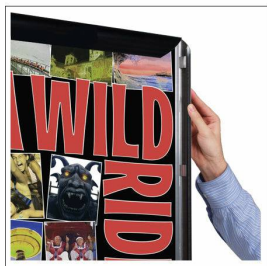

SwingSnaps 9 x 12 Poster Snap Frames (1 5/8" Wide Profile)

FOR CURRENT PRICING, VISIT THE ID # LISTED ABOVE
FREE SHIPPING

Product Details

- 9x12 Quick-Changing, all 4 frame rails snap-open for easy poster changes
- Fits 9x12 Signs, Graphics or Posters
- Front Loading Frame for 9x12 posters and other signage
- Snap Frame Profile: 1 5/8" Wide
- Narrow profile offers 11/16" overall off the wall depth
- Accepts printed material up to 1/16" thick
- Viewable Area: Moulding overlaps poster insert by 3/4" all around
- (2) Aluminum snap frame finishes available
- .040 Backing Board: Thin, durable backer board provides rigidity for your poster
- .020 clear PETG overlay is included to protect your poster insert
- No Tools! All four frame sides snap-open easily by hand
- SwingSnap poster frames can mount either **Portrait or Landscape**
- Installs Easily: Punched holes in frame allow for easy surface mounting
- Hanging hardware is included

- Aluminum snap-open displays are for **INDOOR** or ****OUTDOOR** use

**Make sure you laminate your insert material if going outdoors
**Poster Snap Frames are weather resistant...not water-proof

Ceiling Mount Options

• **Common Applications:** Displaying "suspended" advertisements or menus in front of windows or behind a counter or cash wrap is a great way to grab someone's attention and drive traffic and sales to your place of business.

• We offer the option of installing "D" Rings onto the Snap Frame. This allows you the option of suspending your frame from the ceiling. Both the short side and long side will have "D" Rings installed, giving you the option to hang and display your snap frame in Portrait or Landscape orientation.