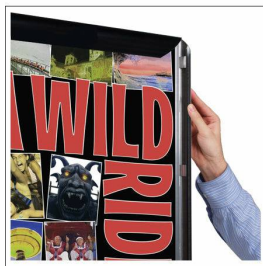

**SwingSnaps 9 x 12 Poster Snap Frames (1 5/8" Wide Profile)**

FOR CURRENT PRICING, VISIT THE ID # LISTED ABOVE  
FREE SHIPPING

**Product Details**

- 9x12 Quick-Changing, all 4 frame rails snap-open for easy poster changes
- Fits 9x12 Signs, Graphics or Posters
- Front Loading Frame for 9x12 posters and other signage
- Snap Frame Profile: 1 5/8" Wide
- Narrow profile offers 11/16" overall off the wall depth
- Accepts printed material up to 1/16" thick
- Viewable Area: Moulding overlaps poster insert by 3/4" all around
- (2) Aluminum snap frame finishes available
- .040 Backing Board: Thin, durable backer board provides rigidity for your poster
- .020 clear PETG overlay is included to protect your poster insert
- No Tools! All four frame sides snap-open easily by hand
- SwingSnap poster frames can mount either **Portrait or Landscape**
- Installs Easily: Punched holes in frame allow for easy surface mounting
- Hanging hardware is included

**Ceiling Mount Options**

• **Common Applications:** Displaying "suspended" advertisements or menus in front of windows or behind a counter or cash wrap is a great way to grab someone's attention and drive traffic and sales to your place of business.