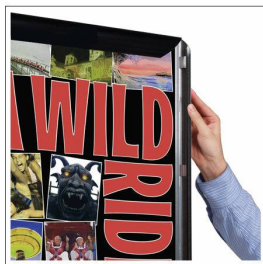

SwingSnaps 18 x 24 Poster Snap Frames (1 5/8" Wide Profile)

FOR CURRENT PRICING, VISIT THE ID # LISTED ABOVE
FREE SHIPPING

Product Details

- 18x24 Quick-Changing, all 4 frame rails snap-open for easy poster changes
- Fits 18x24 Signs, Graphics or Posters
- Front Loading Frame for 18x24 posters and other signage
- Snap Frame Profile: 1 5/8" Wide
- Narrow profile offers 11/16" overall off the wall depth
- Accepts printed material up to 1/16" thick
- Viewable Area: Moulding overlaps poster insert by 3/4" all around
- (2) Aluminum snap frame finishes available
- .040 Backing Board: Thin, durable backer board provides rigidity for your poster
- .020 clear PETG overlay is included to protect your poster insert
- No Tools! All four frame sides snap-open easily by hand
- SwingSnap poster frames can mount either **Portrait or Landscape**
- Installs Easily: Punched holes in frame allow for easy surface mounting
- Hanging hardware is included

• **Common Applications:** Displaying "suspended" advertisements or menus in front of windows or behind a counter or cash wrap is a great way to grab someone's attention and drive traffic and sales to your place of business.