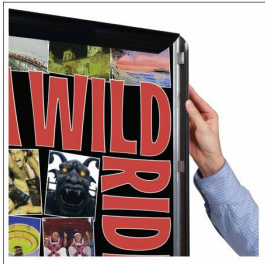

**SwingSnaps 18 x 24 Poster Snap Frames (1 5/8" Wide Profile)**

FOR CURRENT PRICING, VISIT THE ID # LISTED ABOVE  
FREE SHIPPING

**Product Details**

- 18x24 Quick-Changing, all 4 frame rails snap-open for easy poster changes
- Fits 18x24 Signs, Graphics or Posters
- Front Loading Frame for 18x24 posters and other signage
- Snap Frame Profile: 1 5/8" Wide
- Narrow profile offers 11/16" overall off the wall depth
- Accepts printed material up to 1/16" thick
- Viewable Area: Moulding overlaps poster insert by 3/4" all around
- (2) Aluminum snap frame finishes available
- .040 Backing Board: Thin, durable backer board provides rigidity for your poster
- .020 clear PETG overlay is included to protect your poster insert
- No Tools! All four frame sides snap-open easily by hand
- SwingSnap poster frames can mount either **Portrait or Landscape**
- Installs Easily: Punched holes in frame allow for easy surface mounting
- Hanging hardware is included

**Ceiling Mount Options**

• **Common Applications:** Displaying "suspended" advertisements or menus in front of windows or behind a counter or cash wrap is a great way to grab someone's attention and drive traffic and sales to your place of business.