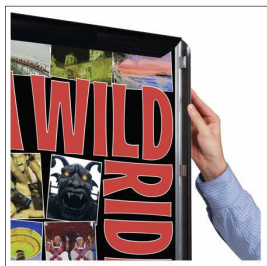

SwingSnaps 13 x 19 Poster Snap Frames (1 5/8" Wide Profile)

FOR CURRENT PRICING, VISIT THE ID # LISTED ABOVE
FREE SHIPPING

Product Details

- 13x19 Quick-Changing, all 4 frame rails snap-open for easy poster changes
- Fits 13x19 Signs, Graphics or Posters
- Front Loading Frame for 13x19 posters and other signage
- Snap Frame Profile: 1 5/8" Wide
- Narrow profile offers 11/16" overall off the wall depth
- Accepts printed material up to 1/16" thick
- Viewable Area: Moulding overlaps poster insert by 3/4" all around
- (2) Aluminum snap frame finishes available
- .040 Backing Board: Thin, durable backer board provides rigidity for your poster
- .020 clear PETG overlay is included to protect your poster insert
- No Tools! All four frame sides snap-open easily by hand
- SwingSnap poster frames can mount either **Portrait or Landscape**
- Installs Easily: Punched holes in frame allow for easy surface mounting
- Hanging hardware is included

- Aluminum snap-open displays are for **INDOOR** or ****OUTDOOR** use

**Make sure you laminate your insert material if going outdoors
**Poster Snap Frames are weather resistant...not water-proof

Ceiling Mount Options

• **Common Applications:** Displaying "suspended" advertisements or menus in front of windows or behind a counter or cash wrap is a great way to grab someone's attention and drive traffic and sales to your place of business.

• We offer the option of installing "D" Rings onto the Snap Frame. This allows you the option of suspending your frame from the ceiling. Both the short side and long side will have "D" Rings installed, giving you the option to hang and display your snap frame in Portrait or Landscape orientation.