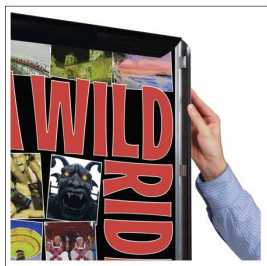

SwingSnaps 12 x 20 Poster Snap Frames (1 5/8" Wide Profile)

FOR CURRENT PRICING, VISIT THE ID # LISTED ABOVE
FREE SHIPPING

Product Details

- 12x20 Quick-Changing, all 4 frame rails snap-open for easy poster changes
- Fits 12x20 Signs, Graphics or Posters
- Front Loading Frame for 12x20 posters and other signage
- Snap Frame Profile: 1 5/8" Wide
- Narrow profile offers 11/16" overall off the wall depth
- Accepts printed material up to 1/16" thick
- Viewable Area: Moulding overlaps poster insert by 3/4" all around
- (2) Aluminum snap frame finishes available
- .040 Backing Board: Thin, durable backer board provides rigidity for your poster
- .020 clear PETG overlay is included to protect your poster insert
- No Tools! All four frame sides snap-open easily by hand
- SwingSnap poster frames can mount either **Portrait or Landscape**
- Installs Easily: Punched holes in frame allow for easy surface mounting
- Hanging hardware is included

- Aluminum snap-open displays are for **INDOOR** or ****OUTDOOR** use

****Make sure you laminate your insert material if going outdoors**
****Poster Snap Frames are weather resistant...not water-proof**

Ceiling Mount Options

• **Common Applications:** Displaying "suspended" advertisements or menus in front of windows or behind a counter or cash wrap is a great way to grab someone's attention and drive traffic and sales to your place of business.

• We offer the option of installing "D" Rings onto the Snap Frame. This allows you the option of suspending your frame from the ceiling. Both the short side and long side will have "D" Rings installed, giving you the option to hang and display your snap frame in Portrait or Landscape orientation.