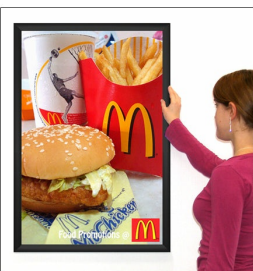

SwingSnaps 14 x 22 Poster Snap Frames (1 5/8" Wide Profile)

FOR CURRENT PRICING, VISIT THE ID # LISTED ABOVE
FREE SHIPPING

14x22 FRAME
[PICTURES SHOWN, NOT TO SCALE]

1 5/8" WIDE PROFILE

Product Details

- 14x22 Quick-Changing, all 4 frame rails snap-open for easy poster changes
- Fits 14x22 Signs, Graphics or Posters
- Front Loading Frame for 14x22 posters and other signage
- Snap Frame Profile: 1 5/8" Wide
- Narrow profile offers 11/16" overall off the wall depth
- Accepts printed material up to 1/16" thick
- Viewable Area: Moulding overlaps poster insert by 3/4" all around
- (2) Aluminum snap frame finishes available
- .040 Backing Board: Thin, durable backer board provides rigidity for your poster
- .020 clear PETG overlay is included to protect your poster insert
- No Tools! All four frame sides snap-open easily by hand
- SwingSnap poster frames can mount either **Portrait or Landscape**
- Installs Easily: Punched holes in frame allow for easy surface mounting
- Hanging hardware is included

- Aluminum snap-open displays are for **INDOOR** or ****OUTDOOR** use

****Make sure you laminate your insert material if going outdoors**
****Poster Snap Frames are weather resistant...not water-proof**

Ceiling Mount Options

- **Common Applications:** Displaying "suspended" advertisements or menus in

front of windows or behind a counter or cash wrap is a great way to grab someone's attention and drive traffic and sales to your place of business.