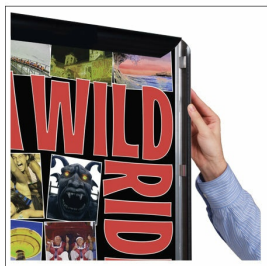

**SwingSnaps 30 x 40 Poster Snap Frames (1 5/8" Wide Profile)**

FOR CURRENT PRICING, VISIT THE ID # LISTED ABOVE  
FREE SHIPPING

**Product Details**

- 30x40 Quick-Changing, all 4 frame rails snap-open for easy poster changes
- Fits 30x40 Signs, Graphics or Posters
- Front Loading Frame for 30x40 posters and other signage
- Snap Frame Profile: 1 5/8" Wide
- Narrow profile offers 11/16" overall off the wall depth
- Accepts printed material up to 1/16" thick
- Viewable Area: Moulding overlaps poster insert by 3/4" all around
- (2) Aluminum snap frame finishes available
- .040 Backing Board: Thin, durable backer board provides rigidity for your poster
- .020 clear PETG overlay is included to protect your poster insert
- No Tools! All four frame sides snap-open easily by hand
- SwingSnap poster frames can mount either **Portrait or Landscape**
- Installs Easily: Punched holes in frame allow for easy surface mounting
- Hanging hardware is included

- Aluminum snap-open displays are for **INDOOR** or **\*\*OUTDOOR** use

\*\*Make sure you laminate your insert material if going outdoors  
\*\*Poster Snap Frames are weather resistant...not water-proof

**Ceiling Mount Options**

• **Common Applications:** Displaying "suspended" advertisements or menus in front of windows or behind a counter or cash wrap is a great way to grab someone's attention and drive traffic and sales to your place of business.