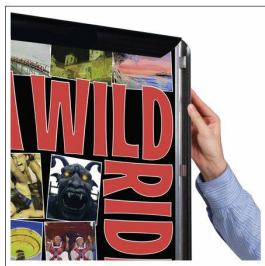

**SwingSnaps 30 x 40 Poster Snap Frames (1 5/8" Wide Profile)**

FOR CURRENT PRICING, VISIT THE ID # LISTED ABOVE  
FREE SHIPPING

**Product Details**

- 30x40 Quick-Changing, all 4 frame rails snap-open for easy poster changes
- Fits 30x40 Signs, Graphics or Posters
- Front Loading Frame for 30x40 posters and other signage
- Snap Frame Profile: 1 5/8" Wide
- Narrow profile offers 11/16" overall off the wall depth
- Accepts printed material up to 1/16" thick
- Viewable Area: Moulding overlaps poster insert by 3/4" all around
- (2) Aluminum snap frame finishes available
- .040 Backing Board: Thin, durable backer board provides rigidity for your poster
- .020 clear PETG overlay is included to protect your poster insert
- No Tools! All four frame sides snap-open easily by hand
- SwingSnap poster frames can mount either **Portrait or Landscape**
- Installs Easily: Punched holes in frame allow for easy surface mounting
- Hanging hardware is included

**Ceiling Mount Options**

• **Common Applications:** Displaying "suspended" advertisements or menus in front of windows or behind a counter or cash wrap is a great way to grab someone's attention and drive traffic and sales to your place of business.