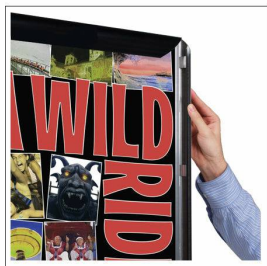

**SwingSnaps 30 x 40 Poster Snap Frames (1 5/8" Wide Profile)**

FOR CURRENT PRICING, VISIT THE ID # LISTED ABOVE  
FREE SHIPPING

**Product Details**

- 30x40 Quick-Changing, all 4 frame rails snap-open for easy poster changes
- Fits 30x40 Signs, Graphics or Posters
- Front Loading Frame for 30x40 posters and other signage
- Snap Frame Profile: 1 5/8" Wide
- Narrow profile offers 11/16" overall off the wall depth
- Accepts printed material up to 1/16" thick
- Viewable Area: Moulding overlaps poster insert by 3/4" all around
- (2) Aluminum snap frame finishes available
- .040 Backing Board: Thin, durable backer board provides rigidity for your poster
- .020 clear PETG overlay is included to protect your poster insert
- No Tools! All four frame sides snap-open easily by hand
- SwingSnap poster frames can mount either **Portrait or Landscape**
- Installs Easily: Punched holes in frame allow for easy surface mounting
- Hanging hardware is included

- Aluminum snap-open displays are for **INDOOR** or **\*\*OUTDOOR** use

\*\*Make sure you laminate your insert material if going outdoors  
\*\*Poster Snap Frames are weather resistant...not water-proof

**Ceiling Mount Options**

• **Common Applications:** Displaying "suspended" advertisements or menus in front of windows or behind a counter or cash wrap is a great way to grab someone's attention and drive traffic and sales to your place of business.

• We offer the option of installing "D" Rings onto the Snap Frame. This allows you the option of suspending your frame from the ceiling. Both the short side and long side will have "D" Rings installed, giving you the option to hang and display your snap frame in Portrait or Landscape orientation.