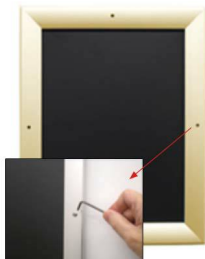

Extra Large 48x48 Snap Frames (with Security Screws)

FOR CURRENT PRICING, VISIT THE ID # LISTED ABOVE
FREE SHIPPING

Product Details

***ALL 4 FRAME SIDES HAVE A SECURITY SCREW PLACED INTO THE CENTER OF EACH FRAME RAIL. THESE SCREWS SECURE THE SAFETY OF YOUR 48x48 POSTING AND PREVENT ANY TAMPERING.**

- **Extra Large Snap Lock Frame with Security Screws and Allen Key**
- Quick-Changing, all 4 frame rails snap-open for easy 48x48 poster changes
- Front Loading Frame for posters and other signage
- Snap Frame Profile: 1 1/4" Wide
- Narrow profile offers 11/16" overall off the wall depth
- Accepts printed material up to 1/16" thick
- Viewable Area: Moulding overlaps poster insert by 3/8" all around
- (8) Aluminum snap frame finishes available
- .040 Backing Board: Thin, durable backer board provides rigidity for your poster
- .020 clear PETG overlay is included to protect your poster insert
- **Allen Wrench Tool is included to help remove and secure your inserts.**
- SwingSnap poster frames can mount either **Portrait or Landscape**
- Installs Easily: Punched holes in frame allow for easy surface mounting
- Mounting hardware screws included