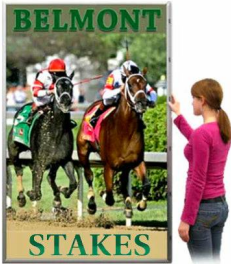

**48x48 Large Frame Snap Open, Front Loading Poster Snap Frame for Mounted Graphics on 1/8", 3/16", and 1/4" Thick Boards**

**FOR CURRENT PRICING, VISIT THE ID # LISTED ABOVE  
FREE SHIPPING**

**Product Details**

- Snap Frame for Mounted Posters on Thick Boards
- Extra Large 48x48 Poster Snap Frame
- Aluminum Snap Frame Profile: 1 1/4" Wide
- Quick-Changing, all 4 frame rails snap-open
- Front Loading Frame for 48x48 poster size and other signage
- Narrow profile offers 11/16" overall off-the-wall depth
- Accepts 3 Printed Thicknesses: **1/8" | 3/16" | 1/4"**
- Viewable Area: Moulding overlaps poster insert by 3/8" all around
- (8) Aluminum snap frame finishes
- .040 Backing Board: Provides rigidity for your thin poster
- .020 clear PETG overlay included to protect your poster insert
- **No Tools!** All four frame sides snap-open easily by hand
- SwingSnap Poster Frames: Wall Mounts Portrait or Landscape
- **Installs Easily:** Punched holes in frame for easy surface mounting
- Mounting hardware (screws) included
- Call For Custom Snap Frame Sizes: Large or Small