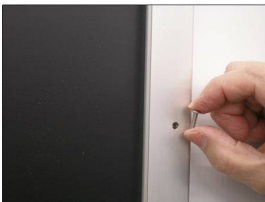

Extra Large Snap Frame 96x96 Ship UNASSEMBLED

- Aluminum snap-open displays are for **INDOOR** or ****OUTDOOR** use

**Make sure you laminate your insert material if going outdoors
**Poster Snap Frames are weather resistant...not water-proof

Ships Unassembled

- ALL snap frame sizes are cut to size, and prepped for easy assembly
- Takes minutes to assemble, Corner Key and Mounting Hardware Included

.....

- ALL snap frame rail sizes 85" and larger will be **CUT in HALF** and

provided with a Straight Joiner Key to connect the two snap frame rails together.

This will create a seam in your snap frame rail where 2 or more pieces on one side of your frame will flip open.

The main reason for creating the seam is to reduce shipping costs. We will ship these chopped snap frame rails via common carrier ground service.

Each Frame Rail that is **CUT in HALF** will receive a **CENTERED** security screw

- We will ship any Length up to 144" in **FULL LENGTH** via Freight Carrier.

Please call us for your oversized snap frame dimensions to provide frame & freight costs

.....

For Detailed Instructions on How to Assemble click on the Instruction Sheet ICON up above.

Custom Sizes & Shipping Options Available

- Call to Customize Extra Large Security with Screw Snap Frames 96x96!
- If you request a Snap Frame to be FULLY ASSEMBLED,

please call for a shipping quote.