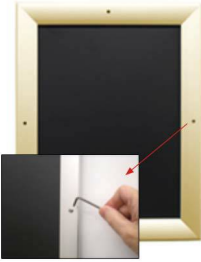

Extra Large Snap Frame 96x96 Ship UNASSEMBLED

- Aluminum snap-open displays are for **INDOOR** or ****OUTDOOR** use

**Make sure you laminate your insert material if going outdoors
**Poster Snap Frames are weather resistant...not water-proof

Ships Unassembled

- ALL snap frame sizes are cut to size, and prepped for easy assembly
- Takes minutes to assemble, Corner Key and Mounting Hardware Included

.....

- ALL snap frame rail sizes 85" and larger will be **CUT in HALF** and

provided with a Straight Joiner Key to connect the two snap frame rails together.

This will create a seam in your snap frame rail where 2 or more pieces on one side of your frame will flip open.

The main reason for creating the seam is to reduce shipping costs. We will ship these chopped snap frame rails via common carrier ground service.

Each Frame Rail that is **CUT in HALF** will receive a **CENTERED** security screw

- We will ship any Length up to 144" in **FULL LENGTH** via Freight Carrier.

Please call us for your oversized snap frame dimensions to provide frame & freight costs

.....

For Detailed Instructions on How to Assemble click on the Instruction Sheet ICON up above.

Custom Sizes & Shipping Options Available

- Call to Customize Extra Large Security with Screw Snap Frames 96x96!
- If you request a Snap Frame to be FULLY ASSEMBLED,

please call for a shipping quote.