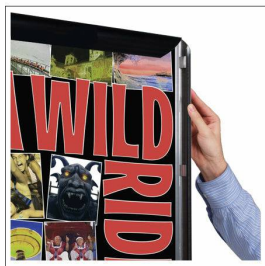

SwingSnap 16x16 Poster Snap Frame + 1 5/8" Wide Profile | Quick Change Aluminum Snap Open Frame

**FOR CURRENT PRICING, VISIT THE ID # LISTED ABOVE
FREE SHIPPING**

Product Details

- SwingSnap 16x16 Fast-Changing Frame
- Holds 16x16 Size Signs, Graphics and Posters
- Wall Mount, Front Loading Frame
- Accepts printed material up to 1/16" thick
- Snap Frame Metal Profile: 1 5/8" Wide
- Narrow profile offers 11/16" overall off-the-wall depth
- All 4 frame rails snap-open for easy poster changes
- Viewable Area: Moulding overlaps poster insert by 3/4" all around
- Two Aluminum snap frame finishes
- .040 Backing Board: Thin board provides rigidity to thin poster
- .020 clear PETG overlay is included to protect your poster insert
- **No Tools!** All four frame sides snap-open easily by hand
- SwingSnap poster frames mount **Portrait or Landscape**
- Installs Easily: Punched holes in frame back for easy surface mounting
- Hanging hardware included
- **Free Shipping**
- Aluminum snap-open displays are for **INDOOR** or ****OUTDOOR** use

****Be sure to laminate your insert material if going outdoors
Poster Snap Frames are weather resistant. Not waterproof

Ceiling Mount Options

- **Common Applications:** Displaying "suspended" advertisements or menu's in front of windows or behind a counter or cash wrap is a great way to grab someone's attention and drive traffic and sales to your place of business.
- We offer the option of installing "D" Rings onto the Snap Frame. This allows you the option of suspending your frame from the ceiling. Both the short side and long side will have "D" Rings installed, giving you the option to hang and display your snap frame in Portrait or Landscape orientation.
- You have the choice of silver chain links in 2 FEET, 4 FEET or 6 FEET Lengths. Custom color chains and lengths are available upon request.