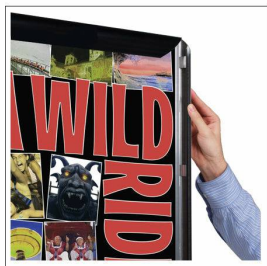

SwingSnaps 10 x 20 Poster Snap Frames (1 5/8" Wide Profile)

FOR CURRENT PRICING, VISIT THE ID # LISTED ABOVE
FREE SHIPPING

Product Details

- 10x20 Quick-Changing, all 4 frame rails snap-open for easy poster changes
- Fits 10x20 Signs, Graphics or Posters
- Front Loading Frame for 10x20 posters and other signage
- Snap Frame Profile: 1 5/8" Wide
- Narrow profile offers 11/16" overall off the wall depth
- Accepts printed material up to 1/16" thick
- Viewable Area: Moulding overlaps poster insert by 3/4" all around
- (2) Aluminum snap frame finishes available
- .040 Backing Board: Thin, durable backer board provides rigidity for your poster
- .020 clear PETG overlay is included to protect your poster insert
- No Tools! All four frame sides snap-open easily by hand
- SwingSnap poster frames can mount either **Portrait or Landscape**
- Installs Easily: Punched holes in frame allow for easy surface mounting
- Hanging hardware is included

- Aluminum snap-open displays are for **INDOOR** or ****OUTDOOR** use

****Make sure you laminate your insert material if going outdoors**
****Poster Snap Frames are weather resistant...not water-proof**

Ceiling Mount Options

• **Common Applications:** Displaying "suspended" advertisements or menus in front of windows or behind a counter or cash wrap is a great way to grab someone's attention and drive traffic and sales to your place of business.

• We offer the option of installing "D" Rings onto the Snap Frame. This allows you the option of suspending your frame from the ceiling. Both the short side and long side will have "D" Rings installed, giving you the option to hang and display your snap frame in Portrait or Landscape orientation.