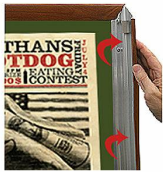

Designer Wood Snap Frames for Posters 27x40 (1" Wide Matboard)

FOR CURRENT PRICING, VISIT THE ID # LISTED ABOVE

1" VIEWABLE
MATBOARD

ALL FOUR SIDES
SNAP OPEN

Product Details

- 27x40 Snap Frame with 1" Matboard Border
- Poster snap frames 27 x 40 ships **fully assembled**
- Quick-Changing, all 4 frame rails snap-open for easy poster changes
- Holds 27x40 poster or sign
- Snap Frame Profile: 1 1/4" Wide
- Narrow profile offers 11/16" overall off the wall depth
- Accepts printed material up to 1/16" thick
- (3) Faux wood snap frame finishes available
- .040 Backing Board: Thin, durable backer board provides rigidity for your poster
- .020 clear PETG overlay is included to protect your poster insert
- No Tools! All four frame sides snap-open easily by hand
- SwingSnap poster frames can mount either **Portrait or Landscape**
- Installs Easily: Punched holes in frame allow for easy surface mounting
- Hanging hardware (screws) are included

- All Snap Poster Frames Shipped **ASSEMBLED**
- Designer snap-open sign frames are for **INDOOR USE ONLY**

Matboards Create Numerous Benefits

- The 1" wide Mat Border provides an upscale touch to your 27 x 40 poster insert with greater impact.
- Re-Printing of smaller size inserts will have cost savings.
- You can change your Mat Border colors anytime, and create an entire new look for your interior.

Matboard Details

- 1" Viewable Mat Border
- Matboard Overlaps Poster by 1" ALL AROUND
- (24) Beveled Matboard Colors Available
- Magnetic Clamps are placed onto the back of the Matboard

to secure your thin poster, graphic or image in place.