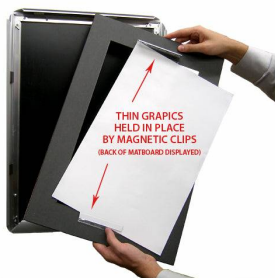

**Designer Snap Frames for Posters 13x19 (4" Wide Matboard)**

FOR CURRENT PRICING, VISIT THE ID # LISTED ABOVE

4" VIEWABLE  
MATBOARD

**Product Details**

- 13x19 Aluminum Snap Frame with 4" Matboard Border
  - Poster snap frames 13 x 19 ships **fully assembled**
  - Quick-Changing, all 4 frame rails snap-open for easy poster changes
  - Holds 13x19 poster or sign
  - Snap Frame Profile: 1 1/4" Wide
  - Narrow profile offers 11/16" overall off the wall depth
  - Accepts printed material up to 1/16" thick
  - (9) Aluminum snap frame finishes available
  - .040 Backing Board: Thin, durable backer board provides rigidity for your poster
  - .020 clear PETG overlay is included to protect your poster insert
  - No Tools! All four frame sides snap-open easily by hand
  - SwingSnap poster frames can mount either **Portrait or Landscape**
  - Installs Easily: Punched holes in frame allow for easy surface mounting
  - Hanging hardware (screws) are included
- 
- All Snap Poster Frames Shipped **ASSEMBLED**
  - Designer snap-open sign frames are for **INDOOR USE ONLY**

**Matboards Create Numerous Benefits**

- The 4" wide Mat Border provides an upscale touch to your 13 x 19 poster insert with greater impact.
- Re-Printing of smaller size inserts will have cost savings.
- You can change your Mat Border colors anytime, and create an entire new look for your interior.

**Matboard Details**

- 4" Viewable Mat Border
  - Matboard Overlaps Poster by 1" ALL AROUND
  - (24) Beveled Matboard Colors Available
  - Magnetic Clamps are placed onto the back of the Matboard
- to secure your thin poster, graphic or image in place.