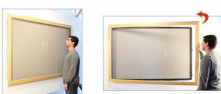

PLUG-IN POWER ADAPTERS

DRIVERS
(for Hardwiring Applications)

- SwingFrame Designer LED Shadow Box
- 7" Deep Shadow Box Display Case
- Wood Framed Shadow Box with Cork Board
- Bold 2 3/4" Wide Wood Frame Profile
- Wall Mount, Hinged Shadow Box Cork Board Display
- Empty Shadow Box
- Cork Board Bulletin Board Interior Surface Panel
- UL Rated, LED Strip Lighting
- Energy-Efficient, Long Lasting LED Lighting: 50,000 hrs.
- Patented Swing Open Framing System
- Features Concealed Hinges and Gravity Lock
- Interior Useable Shadow Box Depth: 7"
- Overall Wood Shadow Box Depth: 8 3/4"
- Wide Wood Frame Profile: **2 3/4" Wide**
- 7 Natural wood bulletin board frame finishes
- Exterior Box Sides: Complementary Laminate to Frame Finish
- Backing Board: 1/4" Natural Cork mounted on 1/4" Fiberboard
- Break Resistant Clear Acrylic Window
- Installs Easily: Wall Mounting hardware included
- Large Wood Cork Shadow Box Display Cases **For Indoor Use Only**
- Call for Custom SwingFrame Wide Wood Cork Shadowboxes XL

**SwingFrame Wide Wood Framed Shadow Boxes Display Cases can be surface mounted or recessed. If you are plan to recess these boxes, please call us to confirm the overall outside back box dimensions. The flanged wood picture frame which is placed over the back box will need some clearance for the door to swing-open 90 degrees.

Ordering Options

- Shadow Box Orientation: Portrait or Landscape
- Interior Box Finish: White or Black Melamine | or Complimentary Laminate
- Side Plunge Lock & Key
- 6 Fabric Colors

Lighting Specifications

INSIDE PERIMETER (ALL 4 SIDES)

For this option we place an LED strip light along the entire Perimeter of the interior display case. The light will shine from all 4 sides of the interior case, bringing more light intensity to the contents being displayed inside.