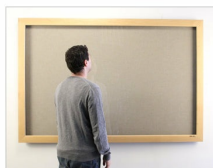

6" Deep LED Lighted Large Shadow Box Display Case with Cork Board | Wide Wood SwingFrame

FOR CURRENT PRICING, VISIT THE ID # LISTED ABOVE

Product Details

- **SwingFrame Designer LED Shadow Box**
- **6" Deep Shadow Box Display Case**
- **Wood Framed Shadow Box**
- **2 3/4" Wide Wood Frame Profile**
- **Wall Mount, Hinged Shadow Box Cork Board Display**
- **Empty Shadow Box**
- **Cork Board Bulletin Board Interior Surface Panel**
- **UL Rated, LED Strip Lighting**
- **Energy-Efficient, Long Lasting LED Lighting: 50,000 hrs.**
- **Patented Swing Open Framing System**
- **Features Concealed Hinges and Gravity Lock**
- **Interior Useable Shadow Box Depth: 6"**
- **Overall Wood Shadow Box Depth: 7 3/4"**
- **Wide Wood Frame Profile: 2 3/4" Wide**
- **7 Natural wood bulletin board frame finishes**
- **Exterior Box Sides: Complimentary Laminate to Frame Finish**
- **Backing Board: 1/4" Natural Cork mounted on 1/4" Fiberboard**
- **Break Resistant Clear Acrylic Window**
- **Installs Easily: Wall Mounting hardware included**
- **Large Wood Cork Shadow Box Display Cases For Indoor Use Only**
- **Call for Custom SwingFrame Wide Wood Cork Shadowboxes XL**

****SwingFrame Wide Wood Framed Shadow Boxes Display Cases can be surface mounted or recessed. If you are planning to recess these boxes, please call us to confirm the overall outside back box dimensions. The flanged wood picture frame that is placed over the back box will also need some clearance for the door to swing-open 90 degrees.**

Ordering Options

- **Shadow Box Orientation: Portrait or Landscape**
- **Interior Box Finish: White or Black Melamine | or Complimentary Laminate**
- **Side Plunge Lock & Key**
- **6 Fabric Colors**

Lighting Specifications

INSIDE PERIMETER (ALL 4 SIDES)

For this option we place an LED strip light along the entire Perimeter of the interior display case. The light will shine from all 4 sides of the interior case, bringing more light intensity to the contents being displayed inside.