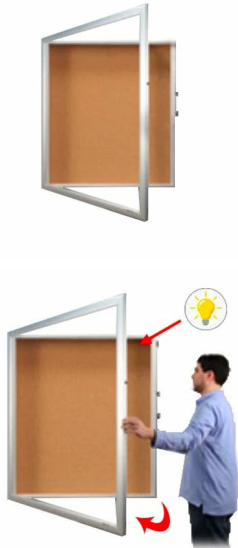

Large LED Lighted Shadow Box Display Case 2" Deep + Corkboard | SwingFrame SUPER WIDE-FACE Metal Frame

FOR CURRENT PRICING, VISIT THE ID # LISTED ABOVE

Product Details

- Super Wide Face Shadow Box SwingFrame
- Large Shadow Box with Cork Board
- Bold Shadowbox Frame Metal Profile: 2 3/8" Wide
- LED Lighted Cork Board Shadow Box Display Case
- UL Approved LED Strip Lighting Rated 50,000 Hrs
- 2 Inch Deep Shadow Box
- Wall Shadow Box
- Patented swing-open display frame system (opens right to left)
- Features Concealed Hinges and Gravity Lock
- Usable Interior Box Depth: 2"
- Overall Shadow Box Depth: 3 1/2"
- 2 Shadow Box Frame Finishes: Satin Silver or Satin Black
- Exterior Box Sides: Complimentary Laminate to Frame Finish
- Backing Board: 1/4" Natural Cork mounted on 1/4" Fiberboard
- Break Resistant Acrylic: Perfect for high traffic or public environments
- Empty Shadow Box Comes Fully Assembled
- Installs Easily: Wall Mounting Hardware Included
- LED Lighted Shadow Boxes 2 Inches Deep [For indoor use only](#)
- Call to Customize SwingFrame Wall Shadow Box Cases

****SwingFrame Super Wide Face Shadow Boxes can be surface mounted or recessed. If you are planning to recess these boxes, please call us to confirm the overall outside back box dimensions. The flanged picture frame which is placed over the back box will also need some clearance for the door to swing-open to 90 degree angle.**

We offer TWO LED Lighting Options as detailed below;

TOP LIGHTING (ONE SIDE)

For this option we place an LED strip light on the top side of the interior display case. The light will shine downward onto the interior case, highlighting the contents inside.