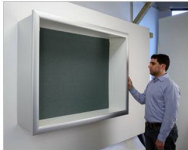

Large LED Lighted Shadow Box Display Case 6" Deep + Corkboard | SwingFrame SUPER WIDE-FACE Metal Frame

FOR CURRENT PRICING, VISIT THE ID # LISTED ABOVE

Product Details

- Super Wide Face Shadow Box SwingFrame
- Large Shadow Box with Cork Board
- Bold Shadowbox Frame Metal Profile: 2 3/8" Wide
- LED Lighted Cork Board Shadow Box Display Case
- UL Approved LED Strip Lighting Rated 50,000 Hrs
- 6 Inch Deep Shadow Box
- Wall Shadow Box
- Patented swing-open display frame system (opens right to left)
- Features Concealed Hinges and Gravity Lock
- Usable Interior Box Depth: 6"
- Overall Shadow Box Depth: 7 1/2"
- 2 Shadow Box Frame Finishes: **Satin Silver or Satin Black**
- Exterior Box Sides: Complimentary Laminate to Frame Finish
- Backing Board: 1/4" Natural Cork mounted on 1/4" Fiberboard
- Break Resistant Acrylic: Perfect for high traffic or public environments
- Empty Shadow Box Comes Fully Assembled
- Installs Easily: Wall Mounting Hardware Included
- LED Lighted Shadow Boxes 6 Inches Deep [For indoor use only](#)
- Call to [Customize SwingFrame Wall Shadow Box Cases](#)

Ordering Options

- Frame Orientation: Portrait or Landscape
- Interior Box Finish: White or Black Melamine | or Silver Metal Laminate
- Side Plunge Lock & Key
- (6) Fabric Colors

Lighting Specifications

TOP LIGHTING (ONE SIDE)

For this option we place an LED strip light on the top side of the interior display case. The light will shine downward onto the interior case, highlighting the contents inside.

INSIDE PERIMETER (ALL 4 SIDES)

For this option we place an LED strip light along the entire Perimeter of the interior display case. The light will shine from all 4 sides of the interior case, bringing more light intensity to the contents being displayed inside.