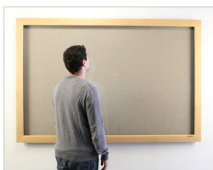

5" Deep LED Lighted Large Shadow Box Display Case with Cork Board | Wide Wood SwingFrame

FOR CURRENT PRICING, VISIT THE ID # LISTED ABOVE

Product Details

- **SwingFrame Designer LED Shadow Box**
- 5" Deep Shadow Box Display Case
- **Wood Framed Shadow Box**
- **2 3/4" Wide Wood Frame Profile**
- Wall Mount, Hinged Shadow Box Cork Board Display
- Empty Shadow Box
- **Cork Board Bulletin Board Interior Surface Panel**
- UL Rated, LED Strip Lighting
- **Energy-Efficient, Long Lasting LED Lighting: 50,000 hrs.**
- **Patented Swing Open Framing System**
- **Features Concealed Hinges and Gravity Lock**
- **Interior Useable Shadow Box Depth: 5"**
- **Overall Wood Shadow Box Depth: 6 3/4"**
- **Wide Wood Frame Profile: 2 3/4" Wide**
- **7 Natural wood bulletin board frame finishes**
- Exterior Box Sides: Complimentary Laminate to Frame Finish
- Backing Board: 1/4" Natural Cork mounted on 1/4" Fiberboard
- Break Resistant Clear Acrylic Window
- Installs Easily: Wall Mounting hardware included
- Large Wood Cork Shadow Box Display Cases **For Indoor Use Only**
- **Call for Custom SwingFrame Wide Wood Cork Shadowboxes XL**

**SwingFrame Wide Wood Framed Shadow Boxes Display Cases can be surface mounted or recessed. If you are planning to recess these boxes, please call us to confirm the overall outside back box dimensions. The flanged wood picture frame that is placed over the back box will also need some clearance for the door to swing-open 90 degrees.

Ordering Options

- Shadow Box Orientation: Portrait or Landscape
- Interior Box Finish: White or Black Melamine | or Complimentary Laminate
- Side Plunge Lock & Key
- (6) Fabric Colors

Lighting Specifications

- UL approved LED Strip Lighting
- LED Color: Cool White
- LED Life: 50,000 hours (5 Year Warranty)
- Cord exit is positioned out the back of the display case (Top Left Corner)