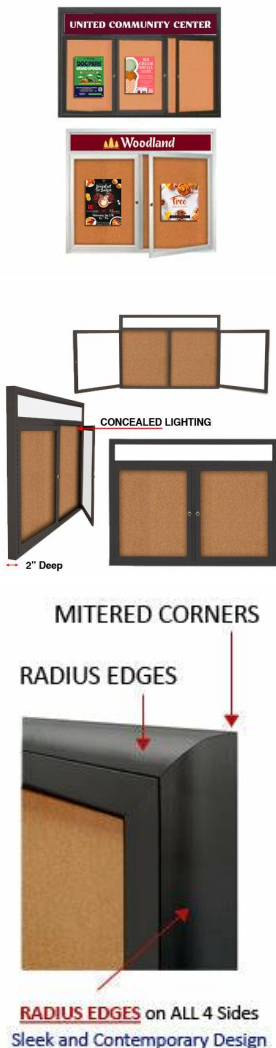

STANDARD HEADER (No Charge)

- Standard UPPERCASE Black Helvetica Lettering as detailed above.
- Make sure to spell out your header in the empty **Text Box** above the Green ADD to CART button. Check your grammar & spelling!

LEAVE HEADER BLANK (No Charge)

- For those customers that will be adding their own header, select this option. Make sure to enter **LEAVE BLANK** in the empty **Text Box** above the Green ADD to CART button.

CUSTOM HEADER / LOGO (Upcharge)

- This is for those customers that wish to send us a specific FONT, COLOR, or LOGO. Make sure to enter **CUSTOM LOGO** in the empty **Text Box** above the Green ADD to CART button. We will contact you once the order has been received to instruct you on how to submit the HI-Res EPS File to us.

Lighting Information

- Top Lighting - an LED strip is placed across the top and shines downward
- UL approved LED Strip Lighting
- Cool White LED Lighting
- LED Life: 50,000 hours
- We provide a 3-wire cord attached to the ballast / transformer inside the display case.
- When installing you should use a licensed electrician / installer to bring power to the display. The installer will best decide where to exit the hardwire provided (we do not provide an exit hole as we feel its best for the installer to decide the best exit point for power supply).

Ordering Options

- Vinyl covering over corkboard
- Plastic Clear or Multi-Color Push Pins (100 per box)
- **Door Window: Break Resistant or Tempered Glass**