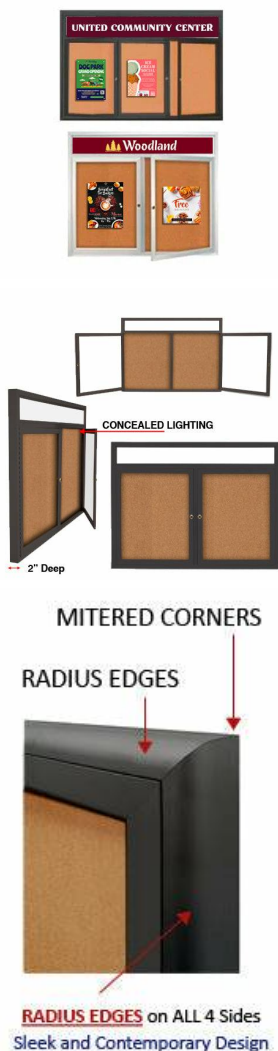

Enclosed Outdoor Poster Cases with Radius Edges + Message Header and LED Lighting | 2-3 Door Cabinets in 35+ Sizes

FOR CURRENT PRICING, VISIT THE ID # LISTED ABOVE

Product Details

- Outdoor Enclosed Display Case 2-3 Doors
- LED Illuminated Enclosed Bulletin Board
- Sleek Radius Edge Cabinet Design
- Personalized Message Header Text **Printed Free**
- Wall Mount Aluminum Cabinet
- Weather Resistant and Made for the Outdoors
- LED Lighted Poster Display Case
- 5" High White Message Header Panel
- Text printed Up to 3" High ALL CAPS Black Helvetica Font
- **Corner Profile:** Sleek radius edge with mitered corners
- Full-length piano hinges support each door
- Locking Poster Display Case
- Security cam-lock on the front of each door (2 keys included)
- Overall Cabinet Depth: 4"
- Interior Usable Depth: 2 5/8"
- **Four** outdoor treated frame finishes
- Break-Resistant Clear Acrylic Window:
- Natural cork interior surface
- Withstands typical everyday outside elements - Not floodproof
- **Cabinet Weep Holes** help drain any water
- **Side Vents:** Help reduce any condensation buildup
- Weather-resistant aluminum backing with silicone sealant
- Display Case must be **surface mounted** on the wall
- **Free Shipping** Ground on all Wall Poster Display Cases 2-3 Door
- Call for Custom 2 or 3 Door Poster Cases Wall or Free Standing

Header Details

- UPPERCASE Helvetica vinyl lettering
- **Black lettering on a 5" white header (3" max text height)**
- Please type your message in the text box provided below, we will try to keep your message on one line unless otherwise specified. If we can't fit your message on one line we will center your copy on two lines. For the customer that needs a specific font, color or text positioning, you may call customer service with your requests.