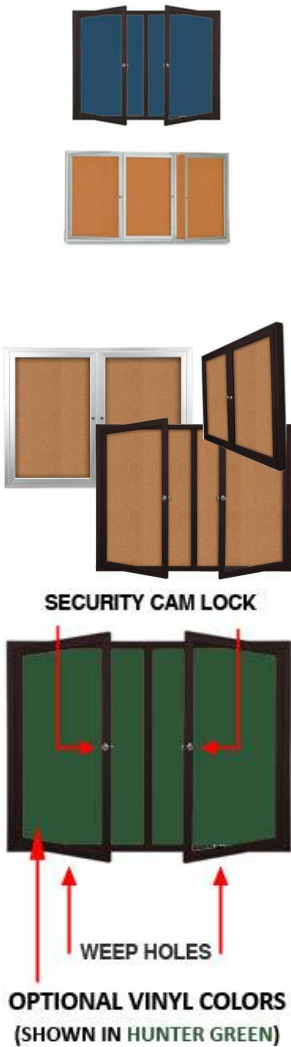

Enclosed Outdoor Poster Display Case with Radius Edge Metal Cabinet 2-3 Doors in 35+ Sizes and Custom

FOR CURRENT PRICING, VISIT THE ID # LISTED ABOVE

Product Details

- Outdoor Poster Display Case with 2-3 Doors
- Contemporary, Sleek Radius Edge Corners Design
- Weather Resistant Enclosed Bulletin Board
- Durable Aluminum Cabinet Construction
- Sleek radius frame accentuates cabinet presentation
- Wall Mount Display
- Enclosed Cork Bulletin Board Display Case
- 2 and 3 door display case models
- Full-length piano hinges support each door
- Locking Poster Display Cabinet
- Security cam-lock on the front of each door (2 keys included)
- Corner Style: Mitered Corners with Radius Edges
- Overall Display Case Depth: 2"
- Interior Useable Depth: 5/8"
- 4 outdoor treated frame finishes
- Break Resistant Clear Acrylic Window
- Natural cork interior surface
- Withstands typical everyday outside elements. Not floodproof
- Bottom Cabinet Weep Holes help to drain any water
- Vents help dissipate and reduce any condensation buildup
- Weather resistant aluminum backing with silicone sealant
- Display Case must be surface mounted on the wall
- **Free Ground Shipping** on Outdoor Radius Edge Poster Cases 2 & 3 Door
- Call to Customize Outdoor Poster Displays with Multiple Doors

Ordering Options

- Vinyl covering over corkboard
- Plastic Clear or Multi-Color Push Pins (100 per box)
- **Door Window: Break Resistant or Tempered Glass**
 - Break Resistant Acrylic: 1/8" thick, lightweight (Standard)
 - 1/4" Tempered Glass for public environments and locations that require this added safety feature. (Upcharge)
 - If chosen we will use our heavy duty door that will change one of 2 dimensions by 1/2". We will contact you if you do not indicate which dimension you would like adjusted in your order notes.
 - The viewable area can decrease by 1/2" or the overall size can be increased by 1/2".