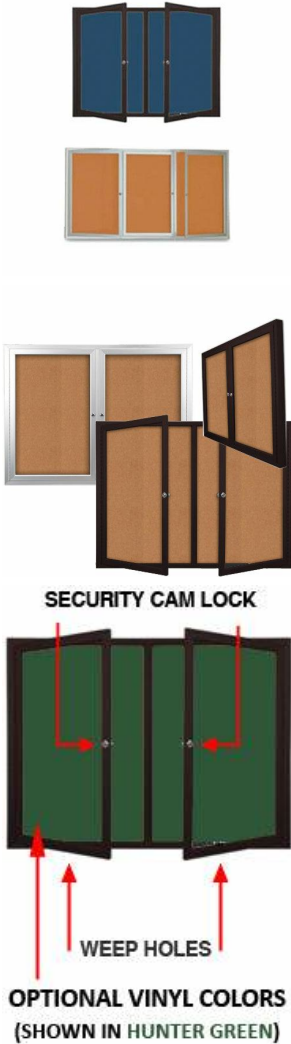

**Enclosed Outdoor Poster Display Case with Radius Edge Metal Cabinet 2-3 Doors in 35+ Sizes and Custom**

FOR CURRENT PRICING, VISIT THE ID # LISTED ABOVE

**Product Details**

- Outdoor Poster Display Case with 2-3 Doors
- Contemporary, Sleek Radius Edge Corners Design
- Weather Resistant Enclosed Bulletin Board
- Durable Aluminum Cabinet Construction
- Sleek radius frame accentuates cabinet presentation
- Wall Mount Display
- Enclosed Cork Bulletin Board Display Case
- 2 and 3 door display case models
- Full-length piano hinges support each door
- Locking Poster Display Cabinet
- Security cam-lock on the front of each door (2 keys included)
- Corner Style: Mitered Corners with Radius Edges
- Overall Display Case Depth: 2"
- Interior Useable Depth: 5/8"
- 4 outdoor treated frame finishes
- Break Resistant Clear Acrylic Window
- Natural cork interior surface
- Withstands typical everyday outside elements. Not floodproof
- Bottom Cabinet Weep Holes help to drain any water
- Vents help dissipate and reduce any condensation buildup
- Weather resistant aluminum backing with silicone sealant
- Display Case must be surface mounted on the wall
- **Free Ground Shipping** on Outdoor Radius Edge Poster Cases 2 & 3 Door
- Call to Customize Outdoor Poster Displays with Multiple Doors

**Ordering Options**

- Vinyl covering over corkboard
- Plastic Clear or Multi-Color Push Pins (100 per box)
- **Door Window: Break Resistant or Tempered Glass**
  - Break Resistant Acrylic: 1/8" thick, lightweight (Standard)
  - 1/4" Tempered Glass for public environments and locations that require this added safety feature. (Upcharge)
    - If chosen we will use our heavy duty door that will change one of 2 dimensions by 1/2". We will contact you if you do not indicate which dimension you would like adjusted in your order notes.
    - The viewable area can decrease by 1/2" or the overall size can be increased by 1/2".