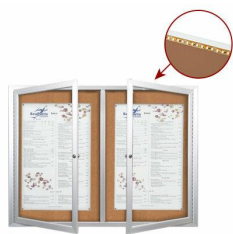

RADIUS EDGES on ALL 4 Sides
Sleek and Contemporary Design

Model	Overall Size	Viewable Area (per door)	Number of Doors	Ships Via	Product Weight
SCPIRL234-4040	40" Wide x 40" High	14 3/4" x 34"	2	Freight	63 LBS
SCPIRL234-4050	40" Wide x 50" High	14 3/4" x 44"	2	Freight	78 LBS
SCPIRL234-4232	42" Wide x 32" High	15 3/4" x 26"	2	Freight	37 LBS
SCPIRL234-4836	48" Wide x 36" High	18 3/4" X 30"	2	Freight	42 LBS
SCPIRL234-4848	48" Wide x 48" High	18 3/4" x 42"	2	Freight	55 LBS
SCPIRL234-4860	48" Wide x 60" High	18 3/4" x 54"	2	Freight	68 LBS