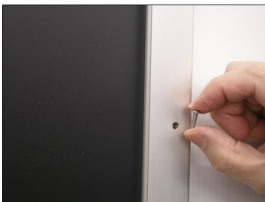

SwingSnaps EXTRA DEEP Poster Snap Frames with Security Screws (for MOUNTED GRAPHICS)

FOR CURRENT PRICING, VISIT THE ID # LISTED ABOVE
FREE SHIPPING

Product Details

* ALL 4 FRAME SIDES HAVE A **SECURITY SCREW** PLACED INTO THE CENTER OF EACH FRAME RAIL. THESE SCREWS SECURE THE SAFETY OF YOUR POSTING AND PREVENT ANY TAMPERING.

- Snap Lock Poster Frames with Security Screws
- [Security Locking - Allen Key Tool](#)
- Wall Mount Poster Display Frames and Sign Holders
- Quick-Changing Frames
- All 4 frame rails snap-open for easy poster changes
- Front Loading Frame for thick mounted posters and other signage
- Snap Frame Profile: **1 1/4" Wide**
- Narrow profile offers 1" overall off the wall depth
- **Accepts 2 Printed Thicknesses: 3/8" & 1/2"**
- Viewable Area: Moulding overlaps poster insert by 3/8" all around
- **8** Aluminum snap frame finishes available
- **1/2" Silver Aluminum bottom frame rail is exposed from side view**

for all frame colors selected

- .040 Backer Board: Thin, durable backer board for **3/8" thick poster only**
- .020 clear PETG overlay is included to protect thick poster insert (**3/8" Only**)
- **Allen Wrench Tool is included to help remove and secure your inserts**
- SwingSnap poster frames can mount either **Portrait or Landscape**
- Installs Easily: Punched holes in frame allow for easy surface mounting
- Hanging Hardware Included
- [Call for Custom Size Snap Frames Large and Small](#)