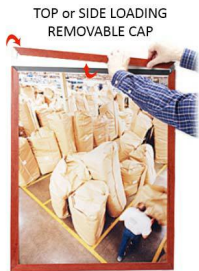

**Slide In 8.5x11 Wood Frame Top Load, Side Load Poster Frame Sign Holder**

FOR CURRENT PRICING, VISIT THE ID # LISTED ABOVE  
FREE SHIPPING

**Product Details**

- **8.5x11 Wood Frame**
- **Slide In Frame Design**
- Wall Sign Holder and Poster Frame
- Accepts **8.5x11** poster and sign sizes
- Quick-Change Wood Sign Frame **8.5x11**
- **Your Choice of Top or Side loading 8.5x11 poster changes**
- Wood Frame Profile: **1 3/16" Wide**
- Narrow frame design has **7/8"** overall off the wall depth
- **Slot Opening: 1/4"** (max insert thickness)
- Frame size is slightly larger than the **8.5x11** poster inserts
- Viewable Area: Moulding overlaps poster insert by 3/16" all around
- **10 Wood frame finishes available**
- Wood Frames can mount either Portrait or Landscape
- **No Tools!** Top or Side removable cap secures your insert material
- Backing Board: 4mm white coroplast backer board is included
- Clear Acrylic: Strong lightweight acrylic is included
- Installs Easily: Punched holes in backer allow for easy surface mounting
- Hanging hardware / screws are included
- Top / Side Load wood display frames **8.5 x 11 for INDOOR use only**
- **Call for Custom Top/Side Load Wood Poster Frame Sizes and Styles**