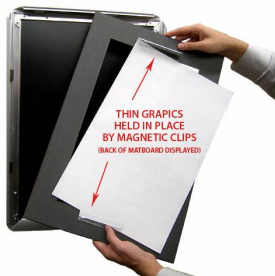

Designer Snap Frames for Posters 16x20 (2" Wide Matboard)

FOR CURRENT PRICING, VISIT THE ID # LISTED ABOVE

2" VIEWABLE
MATBOARD

Product Details

- 16x20 Aluminum Snap Frame with 2" Matboard Border
- Poster snap frames 16 x 20 ships **fully assembled**
- Quick-Changing, all 4 frame rails snap-open for easy poster changes
- Holds 16x20 poster or sign
- Snap Frame Profile: 1 1/4" Wide
- Narrow profile offers 11/16" overall off the wall depth
- Accepts printed material up to 1/16" thick
- (8) Aluminum snap frame finishes available
- .040 Backing Board: Thin, durable backer board provides rigidity for your poster
- .020 clear PETG overlay is included to protect your poster insert
- No Tools! All four frame sides snap-open easily by hand
- SwingSnap poster frames can mount either **Portrait or Landscape**
- Installs Easily: Punched holes in frame allow for easy surface mounting
- Hanging hardware (screws) are included

- All Snap Poster Frames Shipped **ASSEMBLED**
- Designer snap-open sign frames are for **INDOOR USE ONLY**

Matboards Create Numerous Benefits

- The 2" wide Mat Border provides an upscale touch to your 16 x 20 poster insert with greater impact.
- Re-Printing of smaller size inserts will have cost savings.
- You can change your Mat Border colors anytime, and create an entire new look for your interior.

Matboard Details

- 2" Viewable Mat Border
- Matboard Overlaps 16x20 Poster by 1" ALL AROUND
- (24) Beveled Matboard Colors Available
- Magnetic Clamps are placed onto the back of the Matboard

to secure your thin poster, graphic or image in place.