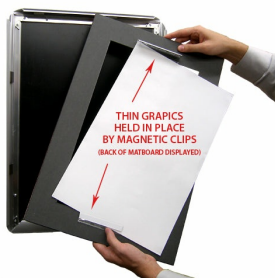

Product Details

- 16x20 Aluminum Snap Frame with 2" Matboard Border
- Poster snap frames 16 x 20 ships **fully assembled**
- Quick-Changing, all 4 frame rails snap-open for easy poster changes
- Holds 16x20 poster or sign
- Snap Frame Profile: 1 1/4" Wide
- Narrow profile offers 11/16" overall off the wall depth
- Accepts printed material up to 1/16" thick
- (9) Aluminum snap frame finishes available
- .040 Backing Board: Thin, durable backer board provides rigidity for your poster
- .020 clear PETG overlay is included to protect your poster insert
- No Tools! All four frame sides snap-open easily by hand
- SwingSnap poster frames can mount either **Portrait or Landscape**
- Installs Easily: Punched holes in frame allow for easy surface mounting
- Hanging hardware (screws) are included

- All Snap Poster Frames Shipped **ASSEMBLED**
- Designer snap-open sign frames are for **INDOOR USE ONLY**

Matboards Create Numerous Benefits

- The 2" wide Mat Border provides an upscale touch to your 16 x 20 poster insert with greater impact.
- Re-Printing of smaller size inserts will have cost savings.
- You can change your Mat Border colors anytime, and create an entire new look for your interior.

Matboard Details

- 2" Viewable Mat Border
- Matboard Overlaps 16x20 Poster by 1" ALL AROUND
- (24) Beveled Matboard Colors Available
- Magnetic Clamps are placed onto the back of the Matboard

to secure your thin poster, graphic or image in place.

See Instruction Sheets ICON (above) for further details.

- Magnetic Clamps are will secure up to 1/16" insert thickness

Custom your Snap Frame

- **Call to customize Designer SwingSnap Poster Snap Frames!**
- Any Matboard Border Size is Available
- Multiple Matboard Openings are Available
- 100+ Matboard Colors to Choose
- Powdercoat Snap Frame Finishes Available

[MATTE INSTRUCTIONS](#)

[ORDER CUSTOM MATTES](#)

[ABOUT SNAP FRAMES](#)

[MOUNTING INSTRUCTIONS](#)