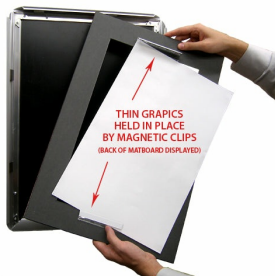

Designer Snap Frames for Posters 12x24 (2" Wide Matboard)

FOR CURRENT PRICING, VISIT THE ID # LISTED ABOVE

2" VIEWABLE
MATBOARD

Product Details

- 12x24 Aluminum Snap Frame with 2" Matboard Border
- Poster snap frames 12 x 24 ships **fully assembled**
- Quick-Changing, all 4 frame rails snap-open for easy poster changes
- Holds 12x24 poster or sign
- Snap Frame Profile: 1 1/4" Wide
- Narrow profile offers 11/16" overall off the wall depth
- Accepts printed material up to 1/16" thick
- (9) Aluminum snap frame finishes available
- .040 Backing Board: Thin, durable backer board provides rigidity for your poster
- .020 clear PETG overlay is included to protect your poster insert
- No Tools! All four frame sides snap-open easily by hand
- SwingSnap poster frames can mount either **Portrait or Landscape**
- Installs Easily: Punched holes in frame allow for easy surface mounting
- Hanging hardware (screws) are included

- All Snap Poster Frames Shipped **ASSEMBLED**
- Designer snap-open sign frames are for **INDOOR USE ONLY**

Matboards Create Numerous Benefits

- The 2" wide Mat Border provides an upscale touch to your 12 x 24 poster insert with greater impact.
- Re-Printing of smaller size inserts will have cost savings.
- You can change your Mat Border colors anytime, and create an entire new look for your interior.