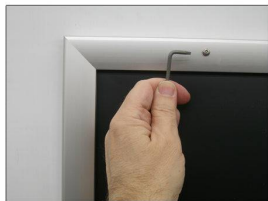

**11x17 Poster Snap Frame with Security Locking Screws for Mounted Graphics on 1/8", 3/16", and 1/4" Thick Boards**

**FOR CURRENT PRICING, VISIT THE ID # LISTED ABOVE  
FREE SHIPPING**

**Product Details**

**\*ALL 4 FRAME SIDES HAVE A SECURITY SCREW PLACED INTO THE CENTER OF EACH FRAME RAIL. THESE SCREWS LOCK YOUR INSERT AND PREVENT ANY TAMPERING. INCLUDES ALLEN TOOL KEY**

- 11x17 Security Poster Snap Frames
- Screws on Each Frame Rail: **Allen Tool Included**
- Aluminum Snap Lock Frame Profile: 1 1/4" Wide
- Quick-Changing, all 4 Frame Rails Snap Open
- Front-Loading Frame for 11x17 Posters and Other Signage
- Narrow profile with 11/16" Overall Off-the-Wall Depth
- Accepts Printed Material Up to 1/4" Thick
- Accepts Rigid Poster Boards and Other Substrates **1/8", 3/16", 1/4" Thick**
- Viewable Area: Moulding Overlaps Poster Insert by 3/8" All Around
- Eight Aluminum Snap Frame Finishes
- .040 Backing Board: Thin, Board Provides Rigidity for Thin Sheet Poster
- .020 clear PETG Overlay Included to Protect Printed Poster Insert
- Allen Wrench Tool Included for Securing and Removing Mounted Graphics
- SwingSnap 11 x 17 Poster Snap Frames Wall Mount Portrait or Landscape
- Installs Easily: Punched Holes in the Frame Back for Easy Wall Mounting
- Hanging Hardware Included

**Extra Large Security Snap Frame Sizes Ship UNASSEMBLED**

- Aluminum snap-open displays are for **Indoor** or **\*\*Outdoor** use

**\*\*Be sure to laminate your insert material if going outdoors  
\*\*Poster Snap Frames are weather-resistant, not waterproof**