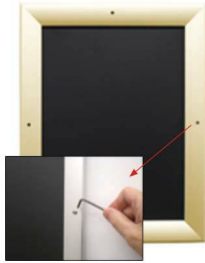

**11x17 Poster Snap Frame with Security Locking Screws for Mounted Graphics on 1/8", 3/16", and 1/4" Thick Boards**

**FOR CURRENT PRICING, VISIT THE ID # LISTED ABOVE  
FREE SHIPPING**

**Product Details**

**\*ALL 4 FRAME SIDES HAVE A SECURITY SCREW PLACED INTO THE CENTER OF EACH FRAME RAIL. THESE SCREWS LOCK YOUR INSERT AND PREVENT ANY TAMPERING. INCLUDES ALLEN TOOL KEY**

- 11x17 Security Poster Snap Frames
- Screws on Each Frame Rail: **Allen Tool Included**
- Aluminum Snap Lock Frame Profile: 1 1/4" Wide
- Quick-Changing, all 4 Frame Rails Snap Open
- Front-Loading Frame for 11x17 Posters and Other Signage
- Narrow profile with 11/16" Overall Off-the-Wall Depth
- Accepts Printed Material Up to 1/4" Thick
- Accepts Rigid Poster Boards and Other Substrates **1/8", 3/16", 1/4" Thick**
- Viewable Area: Moulding Overlaps Poster Insert by 3/8" All Around
- Eight Aluminum Snap Frame Finishes
- .040 Backing Board: Thin, Board Provides Rigidity for Thin Sheet Poster
- .020 clear PETG Overlay Included to Protect Printed Poster Insert
- Allen Wrench Tool Included for Securing and Removing Mounted Graphics
- SwingSnap 11 x 17 Poster Snap Frames Wall Mount Portrait or Landscape
- Installs Easily: Punched Holes in the Frame Back for Easy Wall Mounting
- Hanging Hardware Included

**Extra Large Security Snap Frame Sizes Ship UNASSEMBLED**

- Aluminum snap-open displays are for **Indoor** or **\*\*Outdoor** use

**\*\*Be sure to laminate your insert material if going outdoors  
\*\*Poster Snap Frames are weather-resistant, not waterproof**