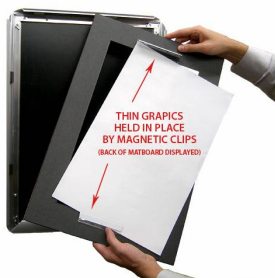

## Designer Snap Frames for Posters 10x20 (2" Wide Matboard)

FOR CURRENT PRICING, VISIT THE ID # LISTED ABOVE

2" VIEWABLE  
MATBOARD

### Product Details

- 10x20 Aluminum Snap Frame with 2" Matboard Border
- Poster snap frames 10 x 20 ships **fully assembled**
- Quick-Changing, all 4 frame rails snap-open for easy poster changes
- Holds 10x20 poster or sign
- Snap Frame Profile: 1 1/4" Wide
- Narrow profile offers 11/16" overall off the wall depth
- Accepts printed material up to 1/16" thick
- (9) Aluminum snap frame finishes available
- .040 Backing Board: Thin, durable backer board provides rigidity for your poster
- .020 clear PETG overlay is included to protect your poster insert
- No Tools! All four frame sides snap-open easily by hand
- SwingSnap poster frames can mount either **Portrait or Landscape**
- Installs Easily: Punched holes in frame allow for easy surface mounting
- Hanging hardware (screws) are included

- All Snap Poster Frames Shipped **ASSEMBLED**
- Designer snap-open sign frames are for **INDOOR USE ONLY**

### Matboards Create Numerous Benefits

- The 2" wide Mat Border provides an upscale touch to your 10 x 20 poster insert with greater impact.
- Re-Printing of smaller size inserts will have cost savings.
- You can change your Mat Border colors anytime, and create an entire new look for your interior.