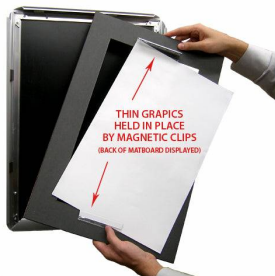

### Product Details

- 8x10 Aluminum Snap Frame with 2" Matboard Border
- Poster snap frames 8 x 10 ships **fully assembled**
- Quick-Changing, all 4 frame rails snap-open for easy poster changes
- Holds 8x10 poster or sign
- Snap Frame Profile: 1 1/4" Wide
- Narrow profile offers 11/16" overall off the wall depth
- Accepts printed material up to 1/16" thick
- (9) Aluminum snap frame finishes available
- .040 Backing Board: Thin, durable backer board provides rigidity for your poster
- .020 clear PETG overlay is included to protect your poster insert
- No Tools! All four frame sides snap-open easily by hand
- SwingSnap poster frames can mount either **Portrait or Landscape**
- Installs Easily: Punched holes in frame allow for easy surface mounting
- Hanging hardware (screws) are included

### Matboard Details

- 2" Viewable Mat Border
- Matboard Overlaps 8x10 Poster by 1" ALL AROUND
- (24) Beveled Matboard Colors Available
- Magnetic Clamps are placed onto the back of the Matboard

to secure your thin poster, graphic or image in place.

### Custom your Snap Frame

- **Call to customize Designer SwingSnap Poster Snap Frames!**
- Any Matboard Border Size is Available
- Multiple Matboard Openings are Available
- 100+ Matboard Colors to Choose
- Powdercoat Snap Frame Finishes Available

[MATTE INSTRUCTIONS](#)

[ORDER CUSTOM MATTES](#)

2" VIEWABLE  
MATBOARD

Model	Insert Size	Overall Size	Viewable Area	Ships Via	Shipping Wt	How is Frame Shipped?
SSMCMAT2-810	8" x 10"	12 1/2" x 14 1/2"	6" x 8"	FedEx	6	Assembled