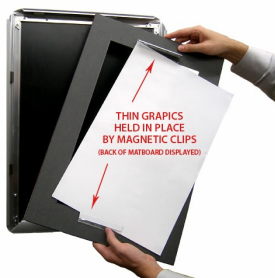

### Product Details

- 8x10 Aluminum Snap Frame with 2" Matboard Border
- Poster snap frames 8 x 10 ships **fully assembled**
- Quick-Changing, all 4 frame rails snap-open for easy poster changes
- Holds 8x10 poster or sign
- Snap Frame Profile: 1 1/4" Wide
- Narrow profile offers 11/16" overall off the wall depth
- Accepts printed material up to 1/16" thick
- (9) Aluminum snap frame finishes available
- .040 Backing Board: Thin, durable backer board provides rigidity for your poster
- .020 clear PETG overlay is included to protect your poster insert
- No Tools! All four frame sides snap-open easily by hand
- SwingSnap poster frames can mount either **Portrait or Landscape**
- Installs Easily: Punched holes in frame allow for easy surface mounting
- Hanging hardware (screws) are included

### Matboard Details

- 2" Viewable Mat Border
- Matboard Overlaps 8x10 Poster by 1" ALL AROUND
- (24) Beveled Matboard Colors Available
- Magnetic Clamps are placed onto the back of the Matboard

to secure your thin poster, graphic or image in place.

### Custom your Snap Frame

- **Call to customize Designer SwingSnap Poster Snap Frames!**
- Any Matboard Border Size is Available
- Multiple Matboard Openings are Available
- 100+ Matboard Colors to Choose
- Powdercoat Snap Frame Finishes Available

[MATTE INSTRUCTIONS](#)

[ORDER CUSTOM MATTES](#)

2" VIEWABLE  
MATBOARD

Model	Insert Size	Overall Size	Viewable Area	Ships Via	Shipping Wt	How is Frame Shipped?
SSMCMAT2-810	8" x 10"	12 1/2" x 14 1/2"	6" x 8"	FedEx	6	Assembled