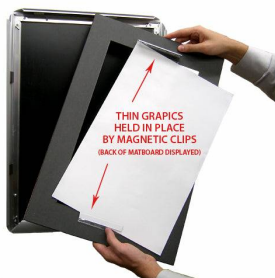

Designer Snap Frames for Posters 20x30 (1" Wide Matboard)

FOR CURRENT PRICING, VISIT THE ID # LISTED ABOVE

1" VIEWABLE MATBOARD

Product Details

- 20x30 Aluminum Snap Frame with 1" Matboard Border
- Poster snap frames 20 x 30 ships **fully assembled**
- Quick-Changing, all 4 frame rails snap-open for easy poster changes
- Holds 20x30 poster or sign
- Snap Frame Profile: 1 1/4" Wide
- Narrow profile offers 11/16" overall off the wall depth
- Accepts printed material up to 1/16" thick
- (9) Aluminum snap frame finishes available
- .040 Backing Board: Thin, durable backer board provides rigidity for your poster
- .020 clear PETG overlay is included to protect your poster insert
- No Tools! All four frame sides snap-open easily by hand
- SwingSnap poster frames can mount either **Portrait or Landscape**
- Installs Easily: Punched holes in frame allow for easy surface mounting
- Hanging hardware (screws) are included

- All Snap Poster Frames Shipped **ASSEMBLED**
- Designer snap-open sign frames are for **INDOOR USE ONLY**

Matboards Create Numerous Benefits

- The 1" wide Mat Border provides an upscale touch to your 20 x 30 poster insert with greater impact.
- Re-Printing of smaller size inserts will have cost savings.
- You can change your Mat Border colors anytime, and create an entire new look for your interior.

Matboard Details

- 1" Viewable Mat Border
- Matboard Overlaps 20x30 Poster by 1" ALL AROUND
- (24) Beveled Matboard Colors Available
- Magnetic Clamps are placed onto the back of the Matboard

to secure your thin poster, graphic or image in place.