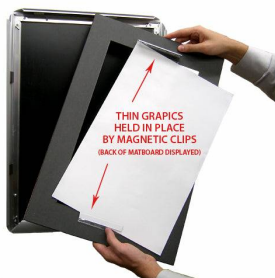

**Designer Snap Frames for Posters 20x30 (1" Wide Matboard)**

FOR CURRENT PRICING, VISIT THE ID # LISTED ABOVE

1" VIEWABLE MATBOARD

**Product Details**

- 20x30 Aluminum Snap Frame with 1" Matboard Border
- Poster snap frames 20 x 30 ships **fully assembled**
- Quick-Changing, all 4 frame rails snap-open for easy poster changes
- Holds 20x30 poster or sign
- Snap Frame Profile: 1 1/4" Wide
- Narrow profile offers 11/16" overall off the wall depth
- Accepts printed material up to 1/16" thick
- (9) Aluminum snap frame finishes available
- .040 Backing Board: Thin, durable backer board provides rigidity for your poster
- .020 clear PETG overlay is included to protect your poster insert
- No Tools! All four frame sides snap-open easily by hand
- SwingSnap poster frames can mount either **Portrait or Landscape**
- Installs Easily: Punched holes in frame allow for easy surface mounting
- Hanging hardware (screws) are included

- All Snap Poster Frames Shipped **ASSEMBLED**
- Designer snap-open sign frames are for **INDOOR USE ONLY**

**Matboards Create Numerous Benefits**

- The 1" wide Mat Border provides an upscale touch to your 20 x 30 poster insert with greater impact.
- Re-Printing of smaller size inserts will have cost savings.
- You can change your Mat Border colors anytime, and create an entire new look for your interior.

**Matboard Details**

- 1" Viewable Mat Border
- Matboard Overlaps 20x30 Poster by 1" ALL AROUND
- (24) Beveled Matboard Colors Available
- Magnetic Clamps are placed onto the back of the Matboard

to secure your thin poster, graphic or image in place.