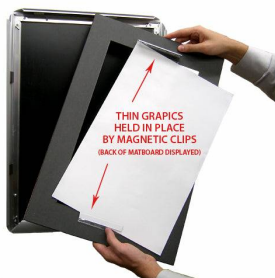

Designer Snap Frames for Posters 12x24 (1" Wide Matboard)

FOR CURRENT PRICING, VISIT THE ID # LISTED ABOVE

1" VIEWABLE
MATBOARD

Product Details

- 12x24 Aluminum Snap Frame with 1" Matboard Border
- Poster snap frames 12 x 24 ships **fully assembled**
- Quick-Changing, all 4 frame rails snap-open for easy poster changes
- Holds 12x24 poster or sign
- Snap Frame Profile: 1 1/4" Wide
- Narrow profile offers 11/16" overall off the wall depth
- Accepts printed material up to 1/16" thick
- (9) Aluminum snap frame finishes available
- .040 Backing Board: Thin, durable backer board provides rigidity for your poster
- .020 clear PETG overlay is included to protect your poster insert
- No Tools! All four frame sides snap-open easily by hand
- SwingSnap poster frames can mount either **Portrait or Landscape**
- Installs Easily: Punched holes in frame allow for easy surface mounting
- Hanging hardware (screws) are included

- All Snap Poster Frames Shipped **ASSEMBLED**
- Designer snap-open sign frames are for **INDOOR USE ONLY**

Matboards Create Numerous Benefits

- The 1" wide Mat Border provides an upscale touch to your 12 x 24 poster insert with greater impact.
- Re-Printing of smaller size inserts will have cost savings.
- You can change your Mat Border colors anytime, and create an entire new look for your interior.

Matboard Details

- 1" Viewable Mat Border
- Matboard Overlaps 12x24 Poster by 1" ALL AROUND
- (24) Beveled Matboard Colors Available
- Magnetic Clamps are placed onto the back of the Matboard

to secure your thin poster, graphic or image in place.