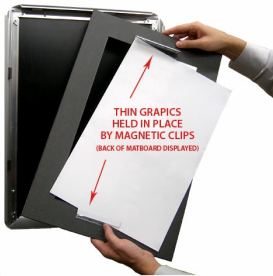

Designer Snap Frames for Posters 8x10 (1" Wide Matboard)

FOR CURRENT PRICING, VISIT THE ID # LISTED ABOVE

1" VIEWABLE
MATBOARD

Product Details

- 8x10 Aluminum Snap Frame with 1" Matboard Border
- Poster snap frames 8 x 10 ships **fully assembled**
- Quick-Changing, all 4 frame rails snap-open for easy poster changes
- Holds 8x10 poster or sign
- Snap Frame Profile: 1 1/4" Wide
- Narrow profile offers 11/16" overall off the wall depth
- Accepts printed material up to 1/16" thick
- (9) Aluminum snap frame finishes available
- .040 Backing Board: Thin, durable backer board provides rigidity for your poster
- .020 clear PETG overlay is included to protect your poster insert
- No Tools! All four frame sides snap-open easily by hand
- SwingSnap poster frames can mount either **Portrait or Landscape**
- Installs Easily: Punched holes in frame allow for easy surface mounting
- Hanging hardware (screws) are included

- All Snap Poster Frames Shipped **ASSEMBLED**
- Designer snap-open sign frames are for **INDOOR USE ONLY**

Matboards Create Numerous Benefits

- The 1" wide Mat Border provides an upscale touch to your 8 x 10 poster insert with greater impact.
- Re-Printing of smaller size inserts will have cost savings.
- You can change your Mat Border colors anytime, and create an entire new look for your interior.

Matboard Details

- 1" Viewable Mat Border
- Matboard Overlaps 8x10 Poster by 1" ALL AROUND
- (24) Beveled Matboard Colors Available
- Magnetic Clamps are placed onto the back of the Matboard

to secure your thin poster, graphic or image in place.