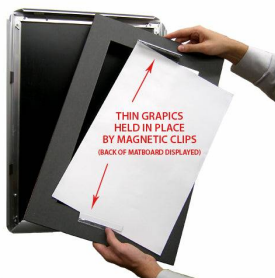

Designer Snap Frames for Posters 11x17 (4" Wide Matboard)

FOR CURRENT PRICING, VISIT THE ID # LISTED ABOVE

4" VIEWABLE
MATBOARD

Product Details

- 11x17 Aluminum Snap Frame with 4" Matboard Border
- Poster snap frames 11 x 17 ships **fully assembled**
- Quick-Changing, all 4 frame rails snap-open for easy poster changes
- Holds 11x17 poster or sign
- Snap Frame Profile: 1 1/4" Wide
- Narrow profile offers 11/16" overall off the wall depth
- Accepts printed material up to 1/16" thick
- (8) Aluminum snap frame finishes available
- .040 Backing Board: Thin, durable backer board provides rigidity for your poster
- .020 clear PETG overlay is included to protect your poster insert
- No Tools! All four frame sides snap-open easily by hand
- SwingSnap poster frames can mount either **Portrait or Landscape**
- Installs Easily: Punched holes in frame allow for easy surface mounting
- Hanging hardware (screws) are included

- All Snap Poster Frames Shipped **ASSEMBLED**
- Designer snap-open sign frames are for **INDOOR USE ONLY**

Matboards Create Numerous Benefits

- The 4" wide Mat Border provides an upscale touch to your 11 x 17 poster insert with greater impact.
- Re-Printing of smaller size inserts will have cost savings.
- You can change your Mat Border colors anytime, and create an entire new look for your interior.

Matboard Details

- 4" Viewable Mat Border
- Matboard Overlaps Poster by 1" ALL AROUND
- (24) Beveled Matboard Colors Available
- Magnetic Clamps are placed onto the back of the Matboard

to secure your thin poster, graphic or image in place.