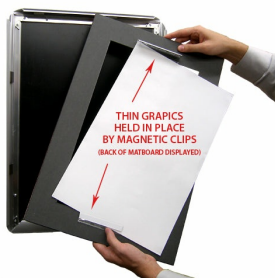

## Designer Snap Frames for Posters 12x36 (4" Wide Matboard)

FOR CURRENT PRICING, VISIT THE ID # LISTED ABOVE

4" VIEWABLE  
MATBOARD

### Product Details

- 12x36 Aluminum Snap Frame with 4" Matboard Border
- Poster snap frames 12 x 36 ships **fully assembled**
- Quick-Changing, all 4 frame rails snap-open for easy poster changes
- Holds 12x36 poster or sign
- Snap Frame Profile: 1 1/4" Wide
- Narrow profile offers 11/16" overall off the wall depth
- Accepts printed material up to 1/16" thick
- (9) Aluminum snap frame finishes available
- .040 Backing Board: Thin, durable backer board provides rigidity for your poster
- .020 clear PETG overlay is included to protect your poster insert
- No Tools! All four frame sides snap-open easily by hand
- SwingSnap poster frames can mount either **Portrait or Landscape**
- Installs Easily: Punched holes in frame allow for easy surface mounting
- Hanging hardware (screws) are included

- All Snap Poster Frames Shipped **ASSEMBLED**
- Designer snap-open sign frames are for **INDOOR USE ONLY**

### Matboards Create Numerous Benefits

- The 4" wide Mat Border provides an upscale touch to your 12 x 36 poster insert with greater impact.
- Re-Printing of smaller size inserts will have cost savings.
- You can change your Mat Border colors anytime, and create an entire new look for your interior.