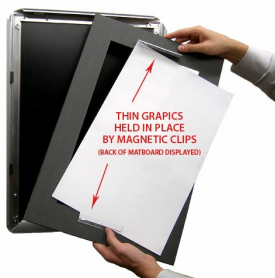

Product Details

- 9x12 Aluminum Snap Frame with 1" Matboard Border
- Poster snap frames 9 x 12 ships **fully assembled**
- Quick-Changing, all 4 frame rails snap-open for easy poster changes
- Holds 9x12 poster or sign
- Snap Frame Profile: 1 1/4" Wide
- Narrow profile offers 11/16" overall off the wall depth
- Accepts printed material up to 1/16" thick
- (9) Aluminum snap frame finishes available
- .040 Backing Board: Thin, durable backer board provides rigidity for your poster
- .020 clear PETG overlay is included to protect your poster insert
- No Tools! All four frame sides snap-open easily by hand
- SwingSnap poster frames can mount either **Portrait or Landscape**
- Installs Easily: Punched holes in frame allow for easy surface mounting
- Hanging hardware (screws) are included

- All Snap Poster Frames Shipped **ASSEMBLED**
- Designer snap-open sign frames are for **INDOOR USE ONLY**

Matboards Create Numerous Benefits

- The 1" wide Mat Border provides an upscale touch to your 9 x 12 poster insert with greater impact.
- Re-Printing of smaller size inserts will have cost savings.
- You can change your Mat Border colors anytime, and create an entire new look for your interior.

Matboard Details

- 1" Viewable Mat Border
- Matboard Overlaps 9x12 Poster by 1" ALL AROUND
- (24) Beveled Matboard Colors Available
- Magnetic Clamps are placed onto the back of the Matboard

to secure your thin poster, graphic or image in place.

See Instruction Sheets ICON (above) for further details.

- Magnetic Clamps are will secure up to 1/16" insert thickness

Custom your Snap Frame

- **Call for Custom Designer SwingSnap Poster Snap Frames!**
- Any Matboard Border Size is Available
- Multiple Matboard Openings are Available
- 100+ Matboard Colors to Choose
- Powdercoat Snap Frame Finishes Available

[MATTE INSTRUCTIONS](#)

[ORDER CUSTOM MATTES](#)

[ABOUT SNAP FRAMES](#)

[MOUNTING INSTRUCTIONS](#)