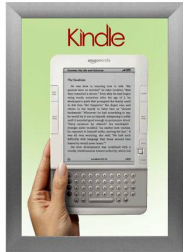

SwingSnaps Snap Open Poster Frame 14x22 (2 1/2" Wide Edge Profile)

FOR CURRENT PRICING, VISIT THE ID # LISTED ABOVE
FREE SHIPPING

Product Details

- 14 x 22 poster snap frame ships **fully assembled**
- Poster Holder for 14x22 Poster Size
- Quick-Changing, all 4 frame rails snap-open for easy poster changes
- Front Loading Frame for posters and other signage
- Aluminum Snap Frame Profile: 2 1/2" Wide
- Narrow profile offers 3/4" overall off the wall depth
- Accepts printed 14 x 22 signs and posters up to 1/16" thick
- Viewable Area: Moulding overlaps poster insert by 1/2" all around
- (3) Aluminum snap frame finishes available
- (1) Cherry wood simulated snap frame finish (faux wood)
- .040 Backing Board: Thin, durable backer board provides rigidity for your poster
- .020 clear PETG overlay is included to protect your poster insert
- No Tools! All four frame sides snap-open easily by hand
- SwingSnap poster frames can mount either **Portrait or Landscape**
- Installs Easily: Punched holes in frame allow for easy surface mounting
- Mounting hardware (screws) is included
- Custom snap poster frame sizes available

SATIN SILVER

- Aluminum snap-open displays are for ****INDOOR** or ****OUTDOOR** use

****Make sure you laminate your insert material if going outdoors**
****Poster Snap Frames are weather resistant...not water-proof**

SATIN GOLD

Ceiling Mount Ordering Options

- **Common Applications:** Displaying "suspended" advertisements or menu's in front of windows or behind a counter or cash wrap is a great way to grab someone's attention and drive traffic and sales to your place of business.