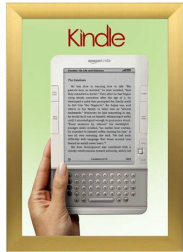

SwingSnaps Snap Open Poster Frame 14x22 (2 1/2" Wide Edge Profile)

FOR CURRENT PRICING, VISIT THE ID # LISTED ABOVE
FREE SHIPPING

Product Details

- 14 x 22 poster snap frame ships **fully assembled**
- Poster Holder for 14x22 Poster Size
- Quick-Changing, all 4 frame rails snap-open for easy poster changes
- Front Loading Frame for posters and other signage
- Aluminum Snap Frame Profile: 2 1/2" Wide
- Narrow profile offers 3/4" overall off the wall depth
- Accepts printed 14 x 22 signs and posters up to 1/16" thick
- Viewable Area: Moulding overlaps poster insert by 1/2" all around
- (3) Aluminum snap frame finishes available
- (1) Cherry wood simulated snap frame finish (faux wood)
- .040 Backing Board: Thin, durable backer board provides rigidity for your poster
- .020 clear PETG overlay is included to protect your poster insert
- No Tools! All four frame sides snap-open easily by hand
- SwingSnap poster frames can mount either **Portrait or Landscape**
- Installs Easily: Punched holes in frame allow for easy surface mounting
- Mounting hardware (screws) is included
- Custom snap poster frame sizes available

SATIN SILVER

- Aluminum snap-open displays are for ****INDOOR** or ****OUTDOOR** use

****Make sure you laminate your insert material if going outdoors**
****Poster Snap Frames are weather resistant...not water-proof**

SATIN GOLD

Ceiling Mount Ordering Options

- **Common Applications:** Displaying "suspended" advertisements or menu's in front of windows or behind a counter or cash wrap is a great way to grab someone's attention and drive traffic and sales to your place of business.